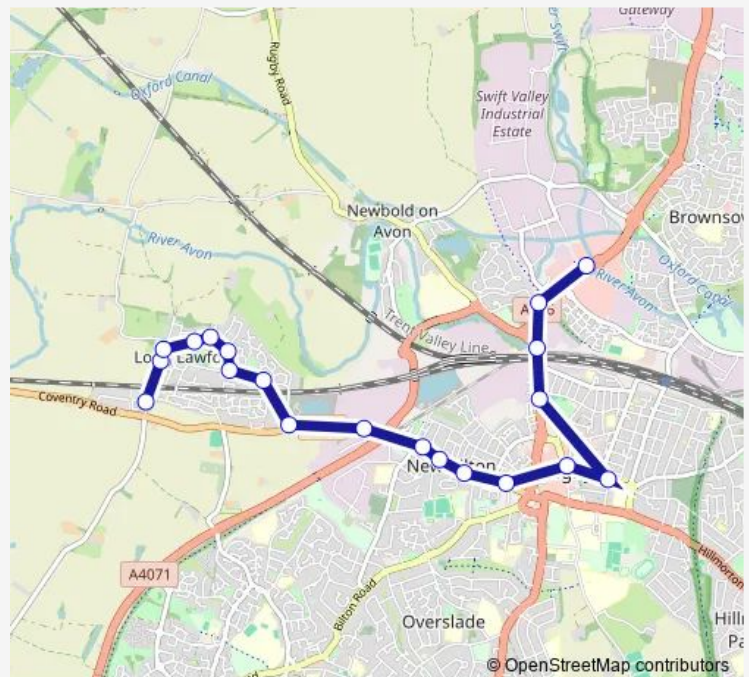

Friday —

Saturday —

Sunday —

Route info

Direction: Livingstone Avenue

Stops: 20

Trip Duration: 0 hour 27 min

■ 209 — Long Lawford - Rugby - Elliotts Field

Direction

Elliot's Field — Livingstone Avenue

18 stops

[Open route schedule](#)

Elliot's Field

Allen Ford

Hunters Lane

Lancaster Road

Cherwell Way

Holbrook Road

Elizabeth Way

Boyce Way

West Street

Livingstone Avenue

Route schedule

Elliot's Field — Livingstone Avenue

Friday

—

Saturday

—

Sunday

—

Route info

Direction: Elliot's Field