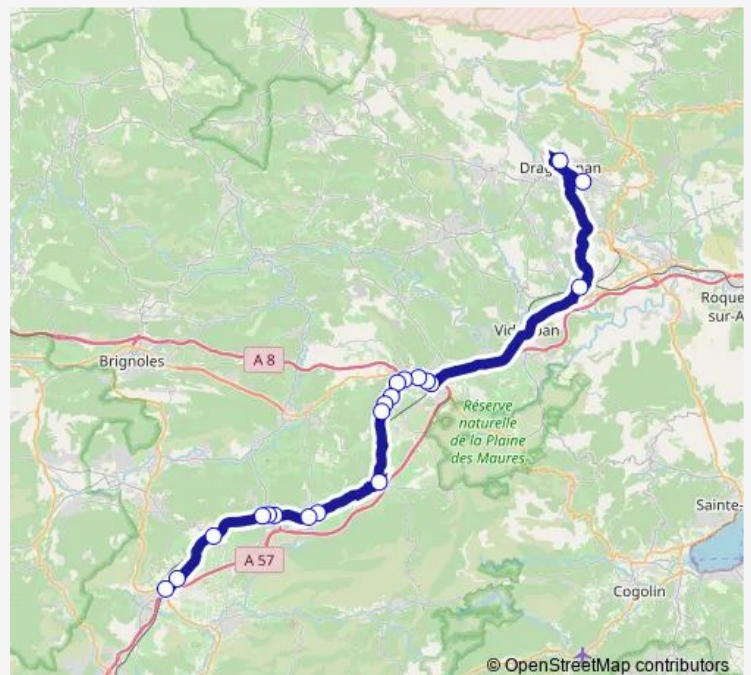

Rond-Point Charles de Gaulle

Saint Esprit

Saint Jean

Le Jardin

Locomotive

Le Rayolet

Les Marseillais

Les Defens

Sunday —

Route info

Direction: Sainte Marthe

Stops: 20

Trip Duration: 1 hour 45 min

Direction

Les Defens — Lycee Moulin

21 stops

Wednesday 12:15

Thursday 17:40

Friday 17:40

Saturday —

Sunday —

Route info

Direction: Fontes

Stops: 21