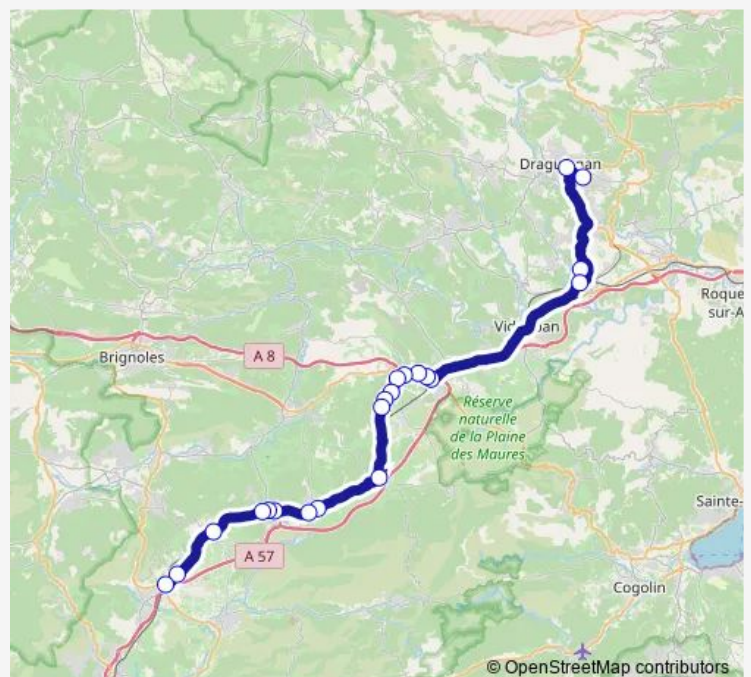

Saturday —

Sunday —

Route info

Direction: Les Defens

Stops: 21

Trip Duration: 1 hour 35 min

Direction

Place Clemenceau — Sainte Marthe

13 stops

[Open route schedule](#)

Place Clemenceau

Peyrouas

Halte Routiere Gavoty

Le Clapier de la Legue

Rond-Point de l Europe

Rond-Point du Vieux Cannet

Jas de July Pole Emploi

Gare SnCF

Gare SnCF

Lycee Agricole

Lycee Blum

Lycee Moulin

Sainte Marthe

Route schedule

Route info

Direction: Place Clemenceau

Stops: 13

Trip Duration: 1 hour 35 min

Direction

Fontes — Les Defens

21 stops

[Open route schedule](#)