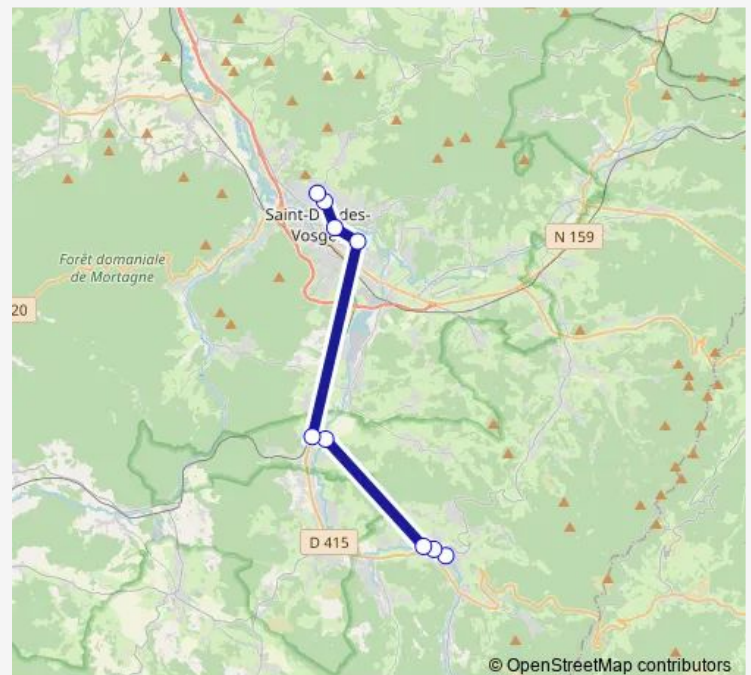

Direction

Fraize Hopital — ST DIE College Vautrin Lud

9 stops

[Open route schedule](#)

Fraize Hopital

Fraize RD 236 La Costelle

Fraize Gymnase

Saint Leonard Contramoulin

Tuesday 07:05

Wednesday 07:05

Thursday 07:05

Friday 07:05

Saturday —

Sunday —

Route info

Direction: Fraize Hopital

Stops: 9

Trip Duration: 0 hour 40 min

Direction

ST DIE College Vautrin Lud — Fraize Hopital

15 stops

[Open route schedule](#)

ST DIE College Vautrin Lud

ST DIE Institut Sainte Marie

Monday	—
Tuesday	—
Wednesday	12:10
Thursday	—
Friday	—
Saturday	—
Sunday	—

Route info

Direction: ST DIE College Vautrin Lud

Stops: 15

Trip Duration: 0 hour 40 min

S032 Bus time schedules and route maps are available in an offline PDF at busmaps.com. Use the busmaps.com website to see live bus times, train schedule or subway schedule, and step-by-step directions for all public transit in Saint-Die-des-Vosges