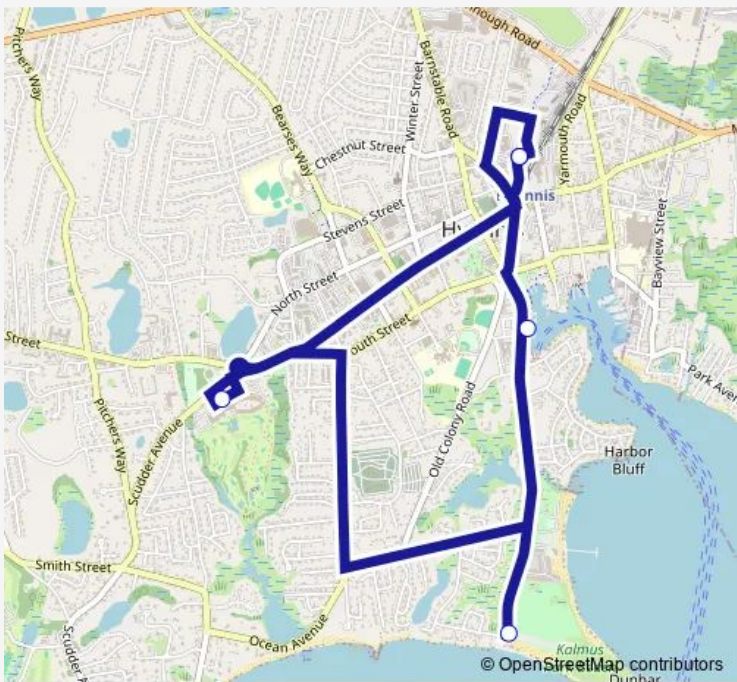

Bus Hyannis Area Trolley

[Go to website](#)

Direction
 Hyannis Transportation Center (Htc) — Hyannis Transportation Center (Htc)
 5 stops
[Open route schedule](#)

- Hyannis Transportation Center (Htc)
- Resort and Conference Center at Hyannis
- Kalmus Beach
- Bismore Park
- Hyannis Transportation Center (Htc)

Route schedule
 Hyannis Transportation Center (Htc) — Hyannis Transportation Center (Htc)

Monday	—
Tuesday	—
Wednesday	—
Thursday	—
Friday	10:30-21:00
Saturday	10:30-21:00
Sunday	10:30-21:00

Route info
 Direction: Hyannis Transportation Center (Htc)
 Stops: 5
 Trip Duration: 0 hour 20 min