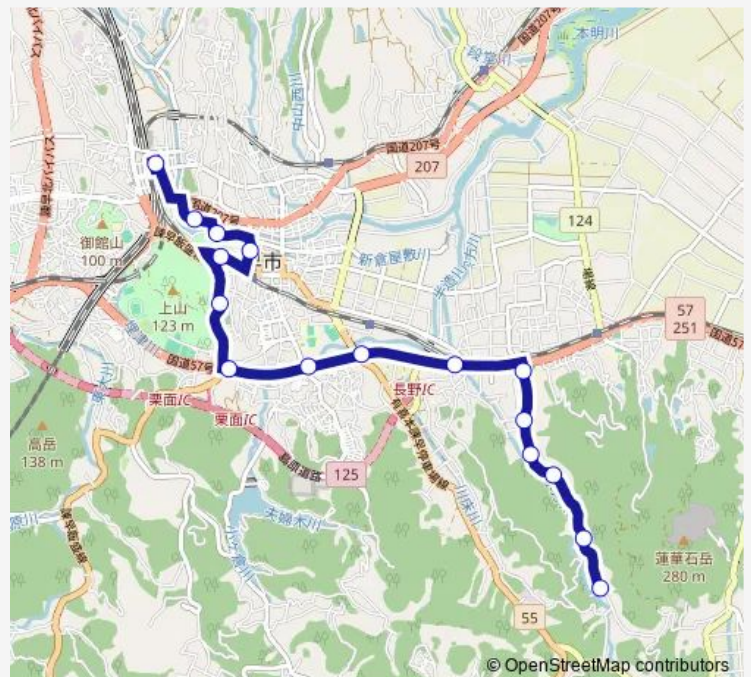

畑ヶ田上り

水の手下り

梅の木下り

柳原上り

Route schedule

諫早駅前7番のりば — 柳原上り

Monday —

Tuesday —

Wednesday —

Thursday —

Friday —

Saturday 09:32-18:47

Sunday —

Route info

Direction: 諫早駅前7番のりば

Stops: 16

Trip Duration: 0 hour 26 min

■ 柳原 — 柳原諫早市役所・上山

柳原 Bus time schedules and route maps are available in an offline PDF at busmaps.com. Use the busmaps.com website to see live bus times, train schedule or subway schedule, and step-by-step directions for all public transit in Isahaya