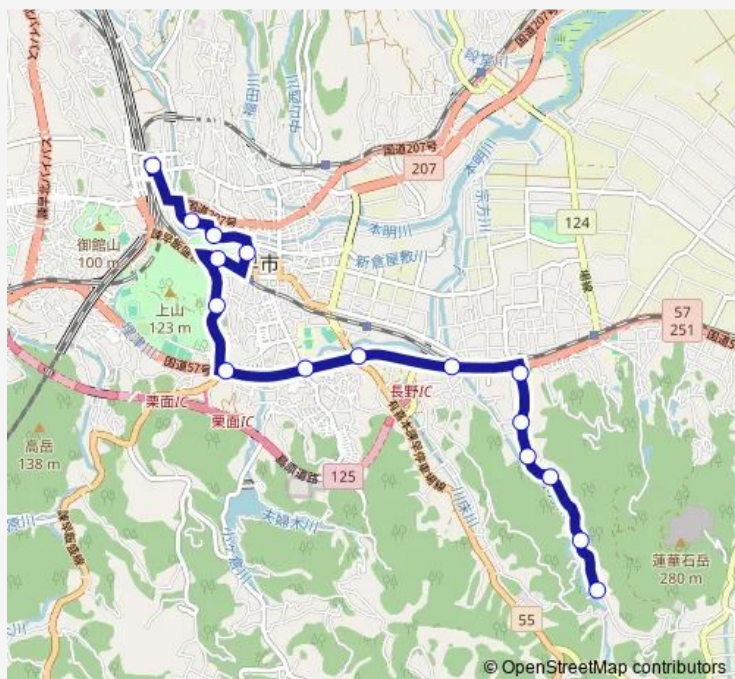

畑ヶ田上り

水の手下り

梅の木下り

柳原上り

Route schedule

諫早駅前7番のりば — 柳原上り

Monday 09:32-18:47

Tuesday 09:32-18:47

Wednesday 09:32-18:47

Thursday 09:32-18:47

Friday 09:32-18:47

Saturday 09:32-18:47

Sunday —

Route info

Direction: 諫早駅前7番のりば

Stops: 16

Trip Duration: 0 hour 26 min

■ 柳原 — 柳原諫早市役所・上山

柳原 Bus time schedules and route maps are available in an offline PDF at busmaps.com. Use the busmaps.com website to see live bus times, train schedule or subway schedule, and step-by-step directions for all public transit in Isahaya