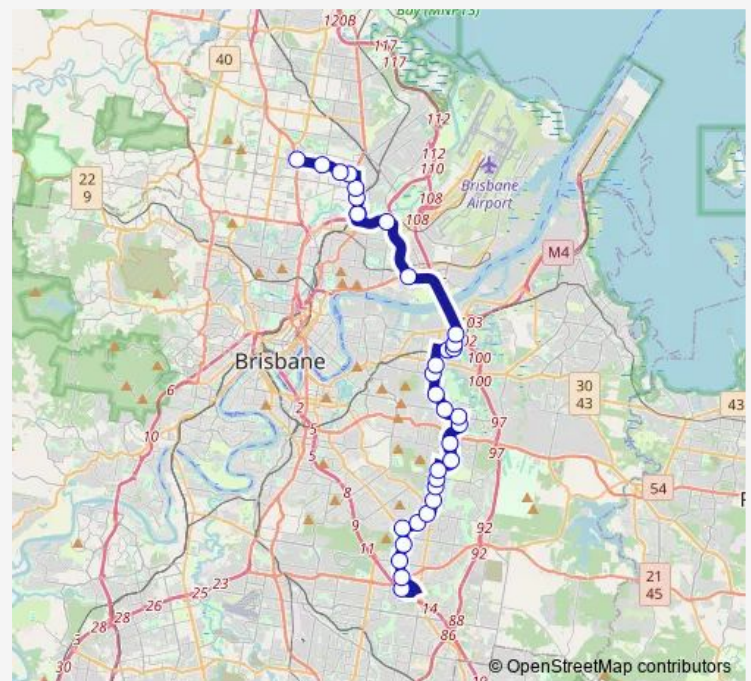

Meadowlands Rd near Bedivere St

Creek Rd at Carina Bus Depot

Creek Rd at Carina North, stop 49

Creek Rd at Old Stockyards

Cannon Hill Shopping Centre, zone F

Cannon Hill Shopping Centre, zone F

Railway Tce at Murarrie South near Herbert St

Route schedule

Garden City Shopping Centre station, stop K — Chermide interchange

Monday 06:02-18:36

Tuesday 06:02-18:36

Wednesday 06:02-18:36

Thursday 06:02-18:36

Friday 06:02-18:36

Saturday 06:50-18:07

Sunday —

Route info

Direction: Garden City Shopping Centre station, stop K

Stops: 34

Trip Duration: 1 hour 19 min

598 — Great Circle Line Anti-Clockwise

Queensport Rd at Murarrie near Railway Tce

Queensport Rd at Murarrie North near Ives St

Queensport Rd at Queensport North

Fison St at Gateway Tafe

East West Arterial Rd at Nudgee Rd

Toombul Interchange

Toombul Shopping Centre station, platform E

Sandgate Rd at Nundah, stop 2

Sandgate Rd at Nundah, Rode Road stop 4