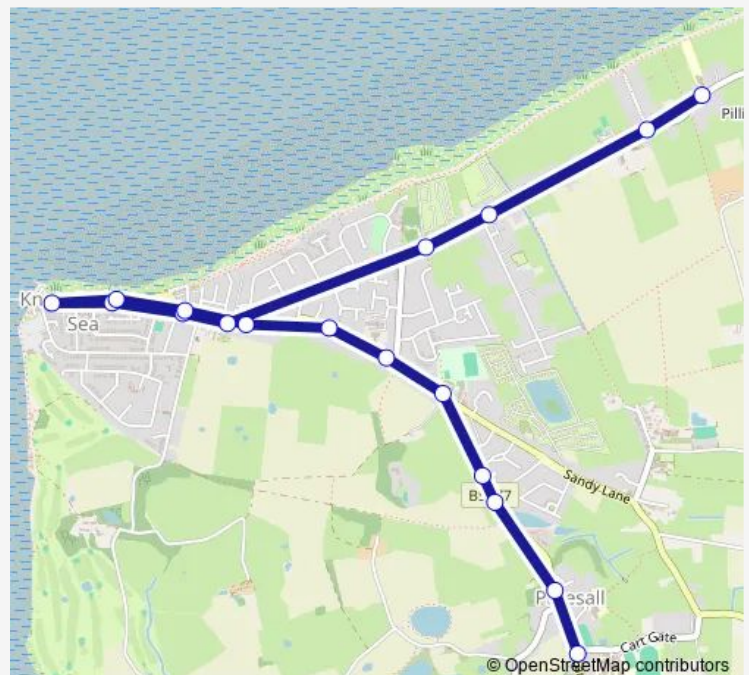

Bus 598 Cartgate - Preesall Carters Charity School

[Go to website](#)

Direction

Carters Charity School — Cartgate

18 stops

[Open route schedule](#)

Carters Charity School

Beach Road

Rossllyn Avenue

Pilling Lane

Library

Barton Square

Esplanade

Bourne Arms

Esplanade

Barton Square

Library

Grasmere Road

Pilling Lane

Police Stn

Ash Grove

Fordstone Avenue

Daggers Lane

Cartgate

Route schedule

Carters Charity School — Cartgate

Monday 16:00

Tuesday 16:00

Wednesday 16:00

Thursday 16:00

Friday 16:00

Saturday —

Sunday —

Route info

Direction: Carters Charity School

Stops: 18

Trip Duration: 0 hour 16 min

■ 598 — Cartgate - Preesall Carters Charity School