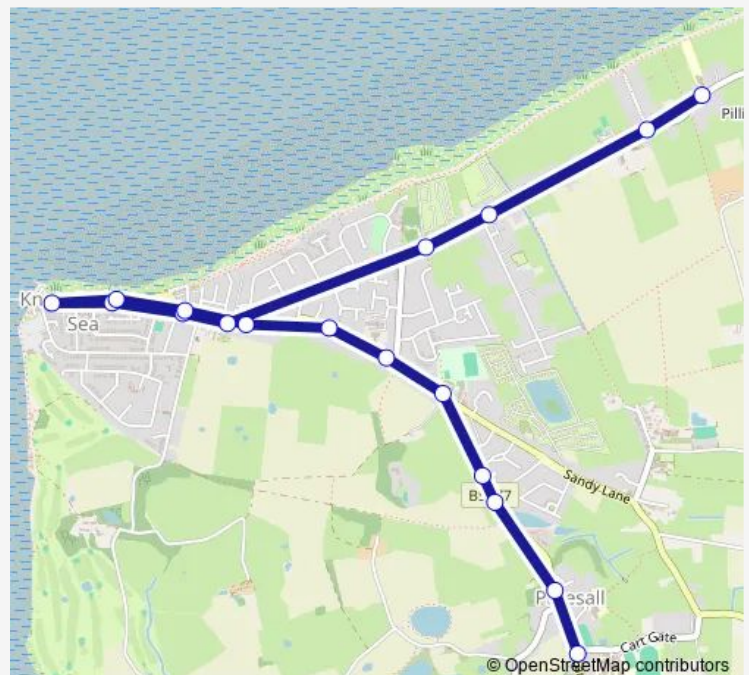

### Direction

Carters Charity School — Cartgate

18 stops

[Open route schedule](#)

Carters Charity School

Beach Road

Rossllyn Avenue

Pilling Lane

### Route schedule

Carters Charity School — Cartgate

Monday 16:00

Tuesday 16:00

Wednesday 16:00

Thursday 16:00

Friday 16:00

Saturday —

### Route info

Direction: Carters Charity School

Stops: 18

Trip Duration: 0 hour 16 min

■ 598 — Cartgate - Preesall Carters Charity School

**Direction**

St Aidan's CETC — Carters Charity School

20 stops