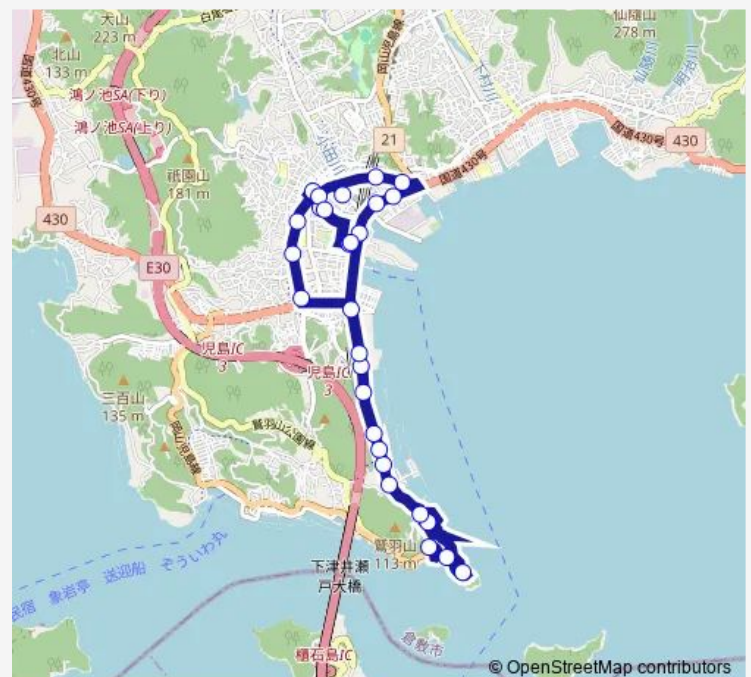

Thursday 08:30-16:30

Friday 08:30-16:30

Saturday 08:30-16:30

Sunday 08:30-16:30

Route info

Direction: J r 兎島駅

Stops: 28

Trip Duration: 0 hour 50 min