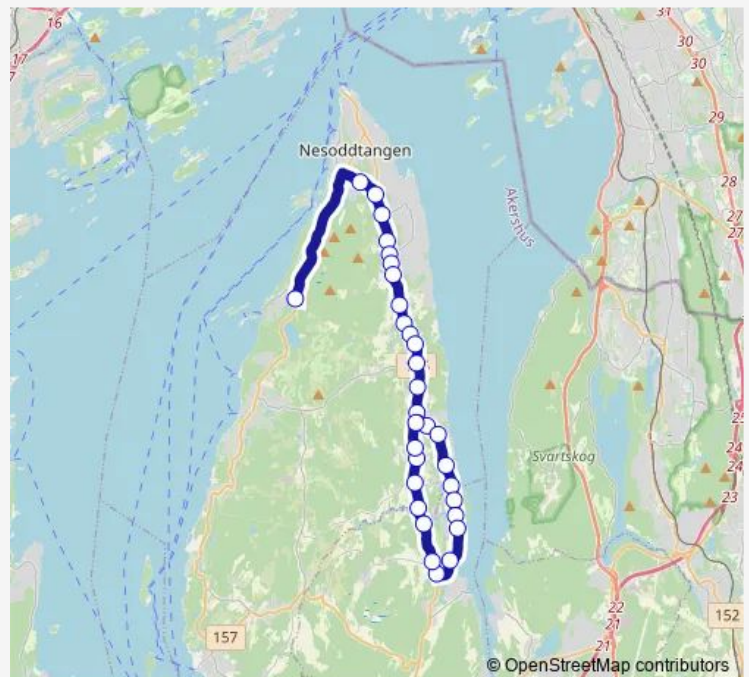

Saturday —

Sunday —

Route info

Direction: Alværn ungdomsskole

Stops: 32

Trip Duration: 0 hour 30 min

1632 — Blylaget - Alværn ungdomsskole

Sølbukta