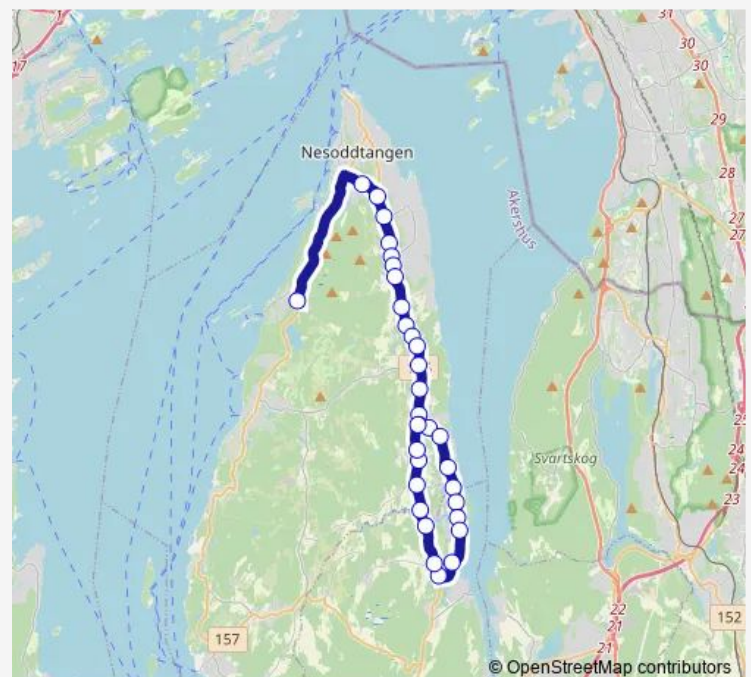

Thursday 14:40

Friday 14:40

Saturday —

Sunday —

Route info

Direction: Alværn ungdomsskole

Stops: 32

Trip Duration: 0 hour 30 min