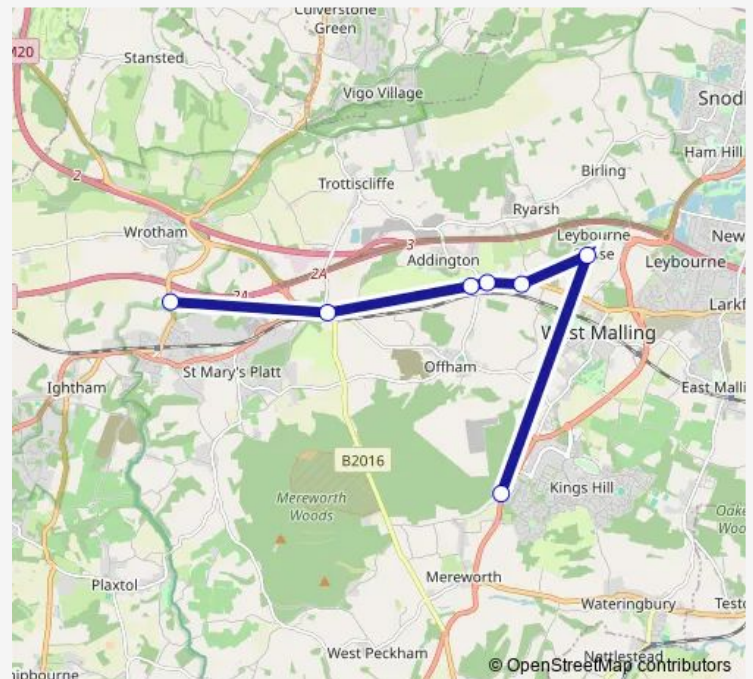

### Direction

Airfield Estate — School

7 stops

[Open route schedule](#)

Airfield Estate

Leybourne Chase Costcutter

Ryarsh Turning

Greenways

Trottiscliffe Road

Seven Mile Lane

School

### Route schedule

Airfield Estate — School

Monday 07:39

Tuesday 07:39

Wednesday 07:39

Thursday 07:39

Friday 07:39

Saturday —

### Route info

Direction: Airfield Estate

Stops: 7

Trip Duration: 0 hour 41 min

■ W5 — Airfield Estate - Leybourne Chase - Wrotham School

**Direction**

School — Airfield Estate

13 stops