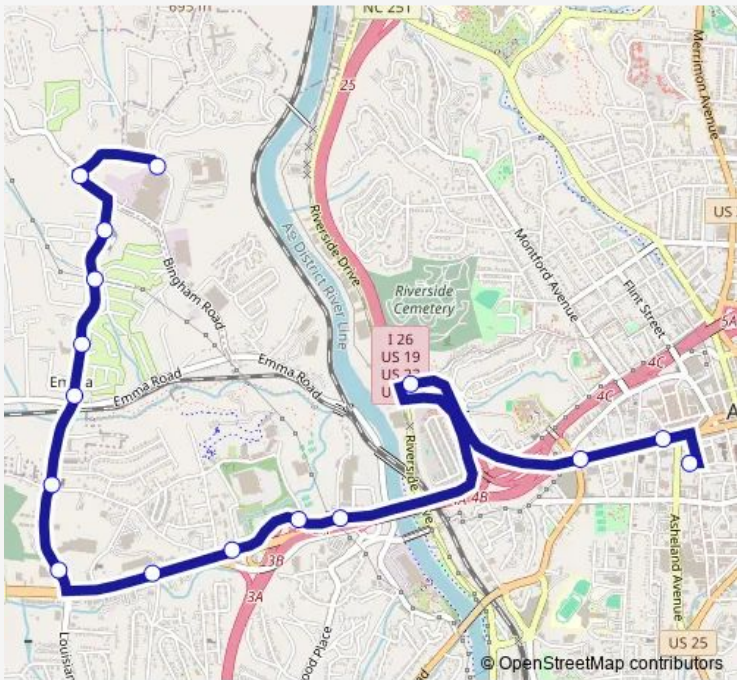

Bus W5 West 5

[Go to website](#)

Direction
 W5 + WE2 (WB) Bay — Pearson Bridge Rd at Bingham Rd
 16 stops
[Open route schedule](#)

- W5 + WE2 (WB) Bay
- Patton Ave at Otis St
- Patton Ave at Clingman Ave
- Hill St at Riverside Dr
- I-240 at Westgate Shopping Center
- Patton Ave at Resort Dr
- Patton Ave at Regent Park Blvd
- Patton Ave at Florida Ave
- N Louisiana Ave at Patton Ave
- N Louisiana Ave at Hazel Mill Rd
- N Louisiana Ave at Emma Rd
- N Louisiana Ave at Emma Elementary School
- N Louisiana Ave at Mosswood Mobile Home Park
- N Louisiana Ave at Arctic Rd
- Adams Hill Rd at Pearson Bridge Rd
- Pearson Bridge Rd at Bingham Rd

Route schedule
 W5 + WE2 (WB) Bay — Pearson Bridge Rd at Bingham Rd

Monday	06:00-21:00
Tuesday	06:00-21:00
Wednesday	06:00-21:00
Thursday	06:00-21:00
Friday	06:00-21:00
Saturday	06:00-21:00
Sunday	08:00-17:00

Route info
 Direction: W5 + WE2 (WB) Bay
 Stops: 16
 Trip Duration: 0 hour 15 min

Direction

Pearson Bridge Rd at Bingham Rd — S2 + WE2 (EB) Bay

17 stops

[Open route schedule](#)

Pearson Bridge Rd at Bingham Rd

Saturday 06:15-21:15

Sunday 08:15-17:15

Route info

Direction: Pearson Bridge Rd at Bingham Rd

Stops: 17

Trip Duration: 0 hour 14 min

W5 Bus time schedules and route maps are available in an offline PDF at busmaps.com. Use the busmaps.com website to see live bus times, train schedule or subway schedule, and step-by-step directions for all public transit in Asheville