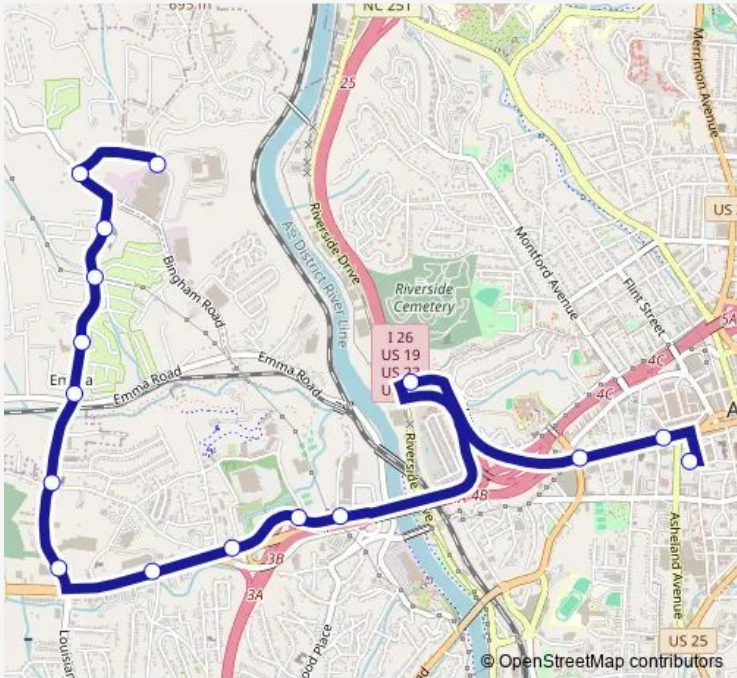

Bus W5 West 5

[Go to website](#)

Direction
 W5 + WE2 (WB) Bay — Pearson Bridge Rd at Bingham Rd
 16 stops
[Open route schedule](#)

- W5 + WE2 (WB) Bay
- Patton Ave at Otis St
- Patton Ave at Clingman Ave
- Hill St at Riverside Dr
- I-240 at Westgate Shopping Center
- Patton Ave at Resort Dr
- Patton Ave at Regent Park Blvd
- Patton Ave at Florida Ave
- N Louisiana Ave at Patton Ave
- N Louisiana Ave at Hazel Mill Rd
- N Louisiana Ave at Emma Rd
- N Louisiana Ave at Emma Elementary School
- N Louisiana Ave at Mosswood Mobile Home Park
- N Louisiana Ave at Arctic Rd
- Adams Hill Rd at Pearson Bridge Rd
- Pearson Bridge Rd at Bingham Rd

Route schedule
 W5 + WE2 (WB) Bay — Pearson Bridge Rd at Bingham Rd

Monday	06:00-21:00
Tuesday	06:00-21:00
Wednesday	06:00-21:00
Thursday	06:00-21:00
Friday	06:00-21:00
Saturday	06:00-21:00
Sunday	08:00-17:00

Route info
 Direction: W5 + WE2 (WB) Bay
 Stops: 16
 Trip Duration: 0 hour 15 min

Direction

Pearson Bridge Rd at Bingham Rd — S4 + WE1 (WB) Bay

17 stops

[Open route schedule](#)

Pearson Bridge Rd at Bingham Rd

Saturday 06:15-21:15

Sunday 08:15-17:15

Route info

Direction: Pearson Bridge Rd at Bingham Rd

Stops: 17

Trip Duration: 0 hour 14 min

W5 Bus time schedules and route maps are available in an offline PDF at busmaps.com. Use the busmaps.com website to see live bus times, train schedule or subway schedule, and step-by-step directions for all public transit in Asheville