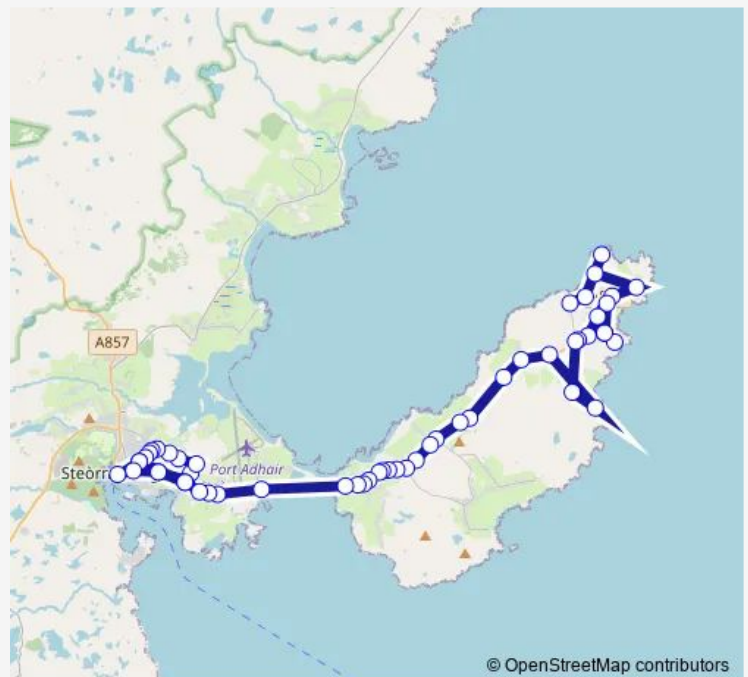

Bus W5

[Go to website](#)

Direction

Bus Station — Turning Point

40 stops

[Open route schedule](#)

Bus Station

Council Offices

Nicoll Crescent

Health Centre

Macrae Road

Tolmie Terrace

Moss End

Village

Number 17

Number 8

Number 2

Lower Sandwick Rd End

East Street

Industrial Estate

Village

Road End

School

War Memorial

Airport Terminal

Road End

Beach Rd End

Route schedule

Bus Station — Turning Point

Monday 08:40

Tuesday 08:40

Wednesday 08:40

Thursday 08:40

Friday 08:40

Saturday —

Sunday —

Route info

Direction: Bus Station

Stops: 40

Trip Duration: 0 hour 34 min

© OpenStreetMap contributors

■ W5

BusMaps