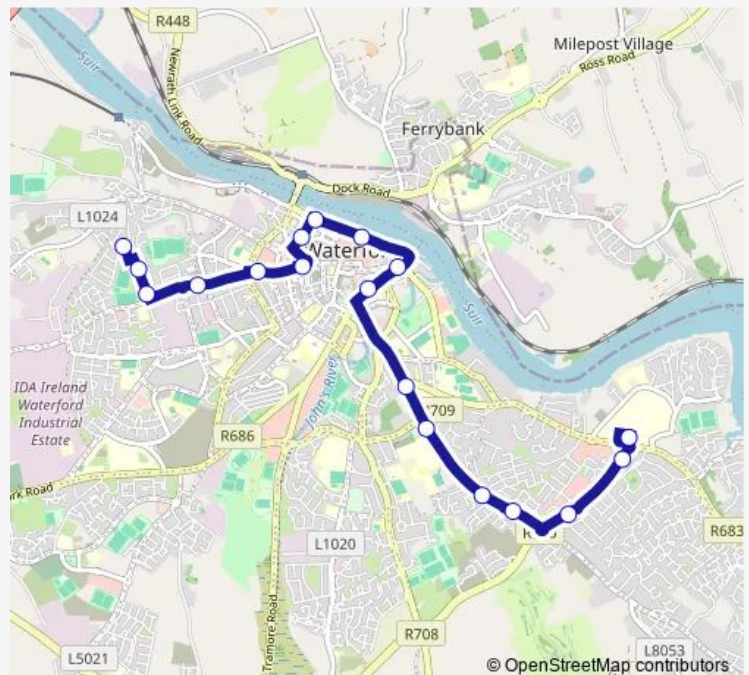

Route schedule

Waterford Hospital — Oakwood

Monday 06:45-23:15

Tuesday 06:45-23:15

Wednesday 06:45-23:15

Thursday 06:45-23:15

Friday 06:45-23:15

Saturday 06:45-23:15

Sunday 08:15-23:15

Route info

Direction: Waterford Hospital

Stops: 18

Trip Duration: 0 hour 30 min

■ W5 — Hospital - Oakwood

BusMaps

Direction

Oakwood — Waterford Hospital

24 stops

[Open route schedule](#)

Oakwood

Hawthorn Close

Crescent Drive

Cleaboy Rd

Skibbereen Lawn

Thursday 06:30-23:00

Friday 06:30-23:00

Saturday 07:00-23:00

Sunday 08:00-23:00

Route info

Direction: Oakwood

Stops: 24

Trip Duration: 0 hour 35 min