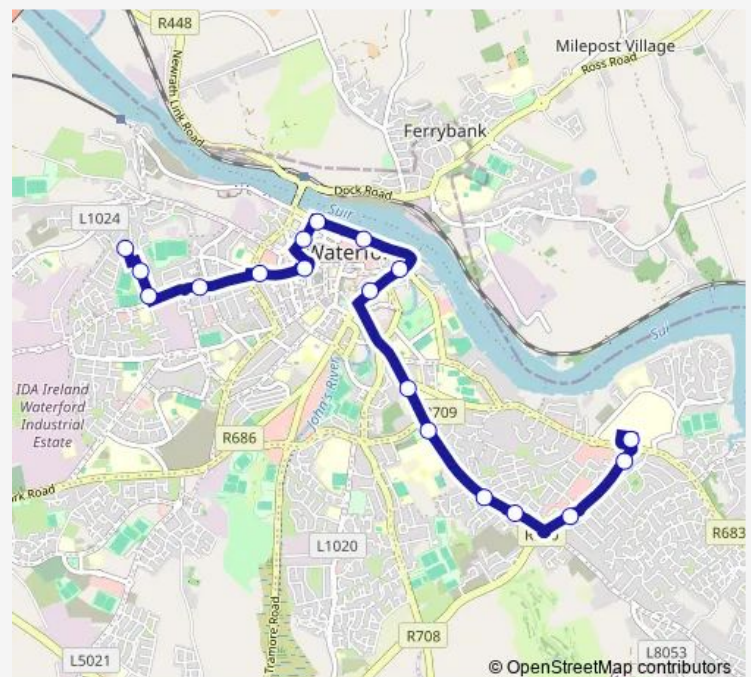

Route schedule

Waterford Hospital — Oakwood

Monday 06:45-23:15

Tuesday 06:45-23:15

Wednesday 06:45-23:15

Thursday 06:45-23:15

Friday 06:45-23:15

Saturday 06:45-23:15

Sunday 08:15-23:15

Route info

Direction: Waterford Hospital

Stops: 18

Trip Duration: 0 hour 23 min

■ W5 — Hospital - Oakwood

BusMaps

Direction

Oakwood — Waterford Hospital

24 stops

[Open route schedule](#)

Oakwood

Hawthorn Close

Crescent Drive

Cleaboy Rd

Skibbereen Lawn

Thursday 06:30-23:00

Friday 06:30-23:00

Saturday 07:00-23:00

Sunday 08:00-23:00

Route info

Direction: Oakwood

Stops: 24

Trip Duration: 0 hour 27 min