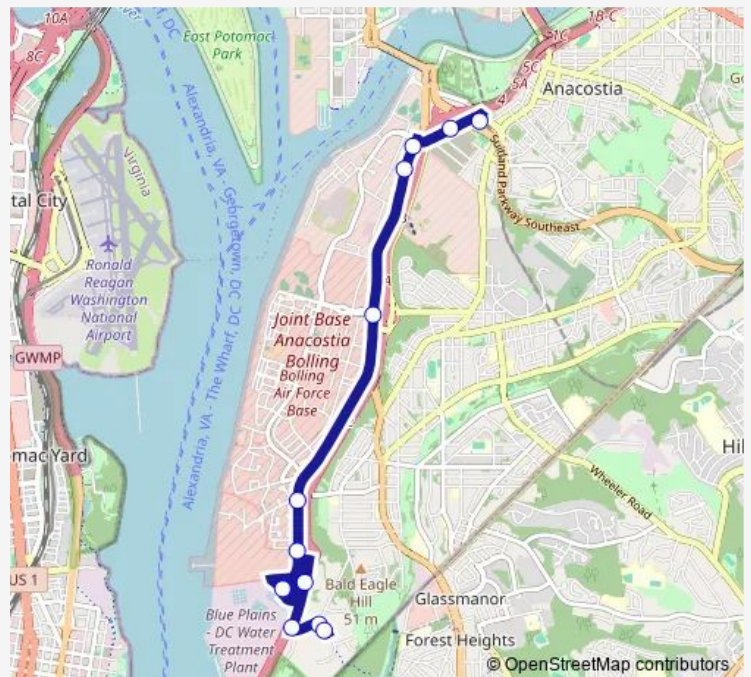

Shepherd Pkwy Sw+Dc Village Ln Sw

DC Village Ln SW+Blue Plains Dr SW

DC Village Ln SW+Shepherd Pkwy Division

Route schedule

Anacostia+Bay L — DC Village Ln SW+Shepherd Pkwy Division

Monday	06:10-09:10
Tuesday	06:10-09:10
Wednesday	06:10-09:10
Thursday	06:10-09:10
Friday	06:10-09:10
Saturday	—
Sunday	—

Route info

Direction: Anacostia+Bay L

Stops: 12

Trip Duration: 0 hour 14 min

W5 — Anacostia-Blue Plains

Direction

DC Village Ln SW+Shepherd Pkwy Division — Anacostia+Bay L

12 stops

[Open route schedule](#)

DC Village Ln SW+Shepherd Pkwy Division

DC Village Ln SW+Blue Plains Dr SW

DC Village Ln Sw+Blue Plains Dr Sw

Shepherd Pkwy Sw+Fire Training Ctr

Blue Plains Treatment Plnt+Operation Rdwy

Route info

Direction: DC Village Ln SW+Shepherd Pkwy Division

Stops: 12

Trip Duration: 0 hour 18 min

W5 Bus time schedules and route maps are available in an offline PDF at busmaps.com. Use the busmaps.com website to see live bus times, train schedule or subway schedule, and step-by-step directions for all public transit in Alexandria