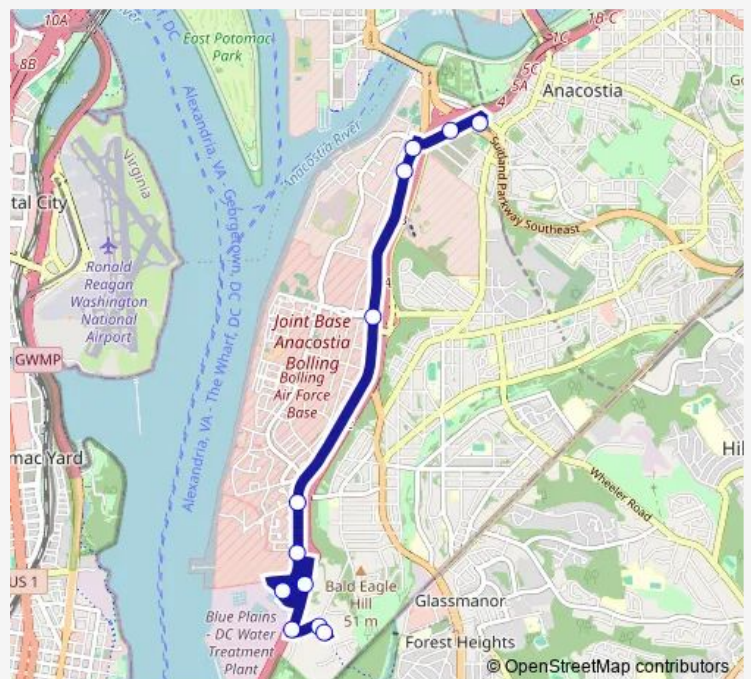

Shepherd Pkwy Sw+Dc Village Ln Sw

DC Village Ln Sw+Blue Plains Dr Sw

DC Village Ln Sw+Shepherd Pkwy Division

Route schedule

Anacostia+Bay L — DC Village Ln Sw+Shepherd Pkwy Division

Monday	06:10-09:10
Tuesday	06:10-09:10
Wednesday	06:10-09:10
Thursday	06:10-09:10
Friday	06:10-09:10
Saturday	—
Sunday	—

Route info

Direction: Anacostia+Bay L

Stops: 12

Trip Duration: 0 hour 14 min

W5 — Anacostia-Blue Plains

Direction

DC Village Ln Sw+Shepherd Pkwy Division — Anacostia+Bay L

12 stops

[Open route schedule](#)

DC Village Ln Sw+Shepherd Pkwy Division

DC Village Ln Sw+Blue Plains Dr Sw

DC Village Ln Sw+Blue Plains Dr Sw

Shepherd Pkwy Sw+Fire Training Ctr

Blue Plains Treatment Plnt+Operation Rdwy

Route info

Direction: DC Village Ln Sw+Shepherd Pkwy Division

Stops: 12

Trip Duration: 0 hour 18 min

W5 Bus time schedules and route maps are available in an offline PDF at busmaps.com. Use the busmaps.com website to see live bus times, train schedule or subway schedule, and step-by-step directions for all public transit in Alexandria