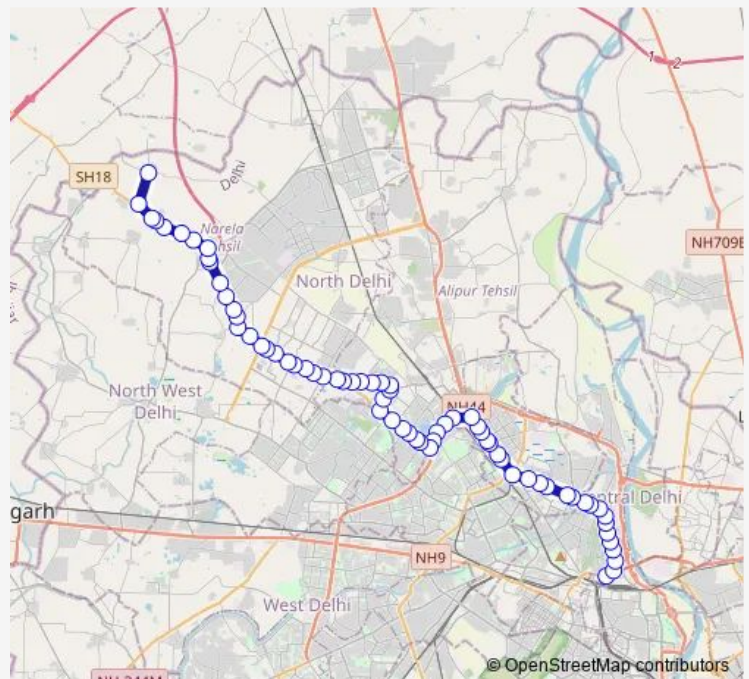

Sarai Peepal Thala

Jahangirpuri GT Road

Jahangir Puri Metro Station

Route schedule

Isbt Kashmere Gate Terminal — Harewali Gaon

Monday 07:55-22:00

Tuesday 07:55-22:00

Wednesday 07:55-22:00

Thursday 07:55-22:00

Friday 07:55-22:00

Saturday 07:55-22:00

Sunday 07:55-22:00

Route info

Direction: Isbt Kashmere Gate Terminal

Stops: 59

Trip Duration: 2 hour 33 min