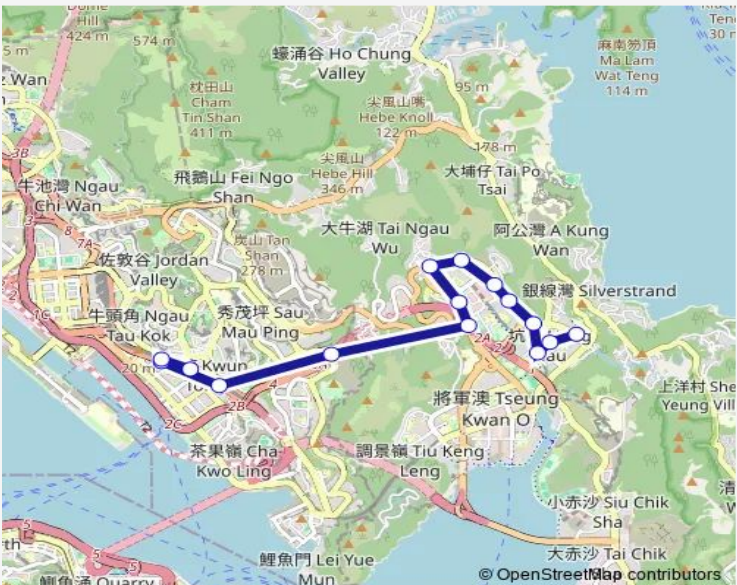

- [Ctb] Ying Ming Court, PO LAM Road North[[Kmb+Ctb] Ying Ming Court/
Ying Ming Court, PO LAM Road North[[Kmb] Ying Ming Court
- [Ctb] PO YAN House PO LAM Estate, PO LAM Road North[[Kmb+Ctb] PO YAN House/
Po YAN House PO LAM Estate, PO LAM Road North[[Kmb] PO YAN House
- [Ctb] Verbena Heights, PO Hong Road[[Kmb+Ctb] Verbena Heights/
Verbena Heights, PO Hong Road[[Kmb] Verbena Heights
- [Ctb] PO Hong Park, PO Hong Road[[Kmb+Ctb] PO Hong Park/
Po Hong Park, PO Hong Road[[Kmb] PO Hong Park
- [Ctb] Tseung Kwan O Tunnel BUS-BUS Inter-change[[Kmb+Ctb] Tseung Kwan O Tunnel Inter-

Route schedule

[Ctb] Hang HAU (North), PO Ning Road[[Kmb] Hang HAU (North)(Tseung Kwan O Hospital) — [Ctb] Kwun Tong Town Centre, Kwun Tong Road[[Kmb+Ctb] Kwun Tong BBI - Kwun Tong Town Centre/
Kwun Tong Town Centre, Kwun Tong Road[[Kmb] Kwun Tong BBI - Kwun Tong Town Centre

Monday	07:30
Tuesday	07:30
Wednesday	07:30
Thursday	07:30
Friday	07:30
Saturday	07:30
Sunday	—

Route info

Direction: [Ctb] Hang HAU (North), PO Ning Road[[Kmb] Hang HAU (North)(Tseung Kwan O Hospital)

Stops: 15

Trip Duration: 0 hour 35 min