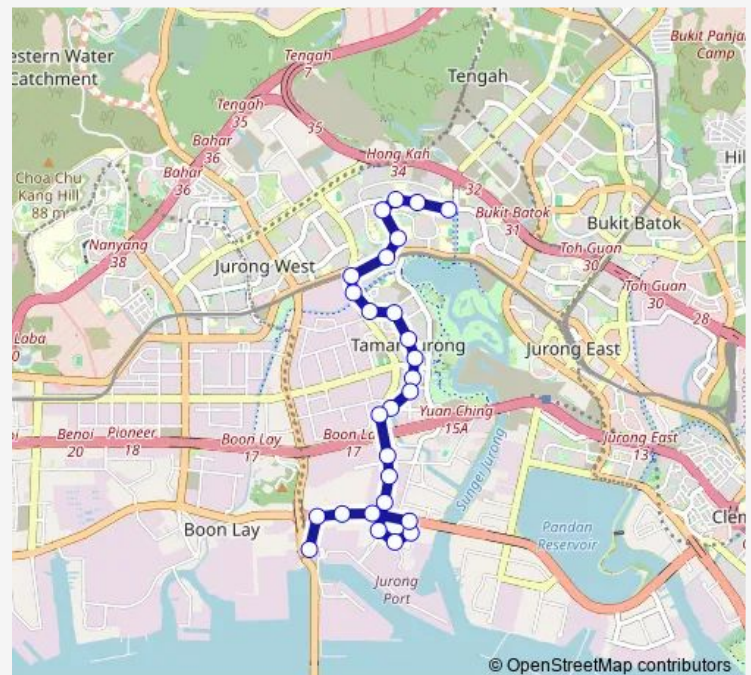

### Route schedule

Blk 490 — Jurong Island Checkpt

Monday 06:10

Tuesday 06:10

Wednesday 06:10

Thursday 06:10

Friday 06:10

Saturday —

### Route info

Direction: Blk 490

Stops: 27

Trip Duration: 0 hour 55 min

■ 98B

BusMaps

Bef Jln Buroh

Opp Jurong Abattoir