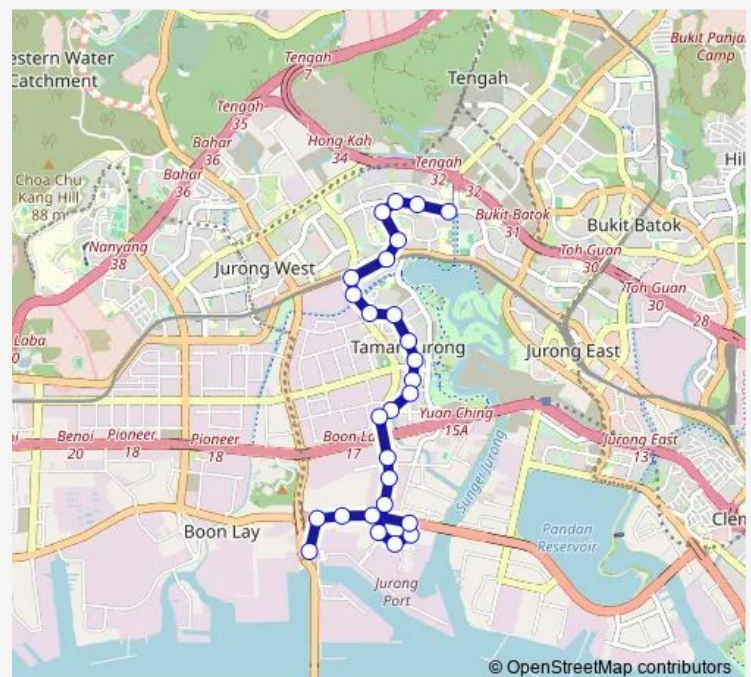

### Route schedule

Blk 490 — Jurong Island Checkpt

Monday 06:10

Tuesday 06:10

Wednesday 06:10

Thursday 06:10

Friday 06:10

Saturday —

### Route info

Direction: Blk 490

Stops: 27

Trip Duration: 0 hour 55 min

■ 98b

Bef Jln Buroh

Opp Jurong Abattoir

Aft Jurong Port Rd