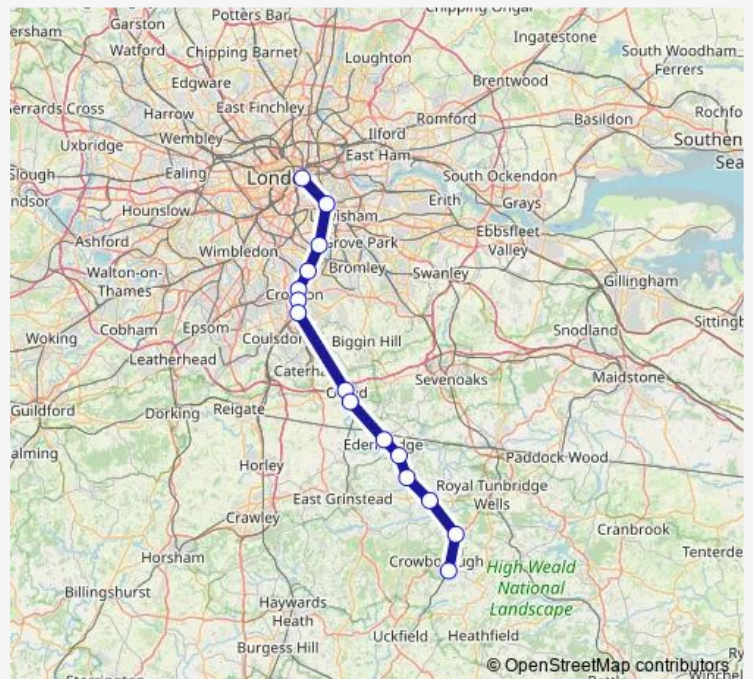

Sydenham

Norwood Junction

East Croydon

South Croydon

Sanderstead

Oxted

Hurst Green

Edenbridge Town

Hever

Cowden

Ashurst (Kent)

Eridge

Crowborough

Route schedule

London Bridge — Crowborough

Monday 21:07

Tuesday 21:07

Wednesday 21:07

Thursday 21:07

Friday —

Saturday —

Sunday —

Route info

Direction: London Bridge

Stops: 15

Trip Duration: 1 hour 2 min

■ Sn:Lbg->Coh — SN train service from LBG to Coh

Sn:Lbg->Coh Rail time schedules and route maps are available in an offline PDF at busmaps.com. Use the busmaps.com website to see live bus times, train schedule or subway schedule, and step-by-step directions for all public transit in Croydon