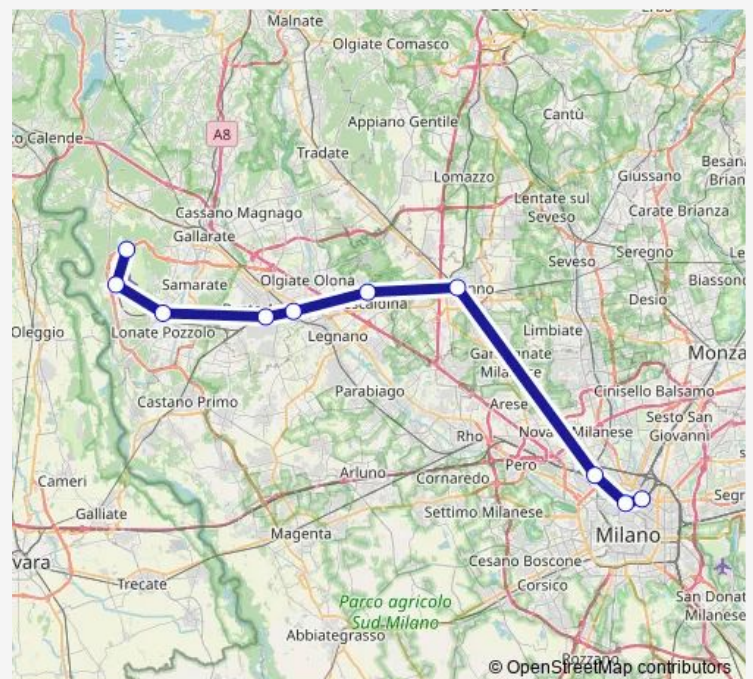

## Rail R28 Malpensa-Saronno-Milano Centrale

[Go to website](#)

Castellanza

Rescaldina

Saronno

Milano Bovisa Politecnico

Milano Porta Garibaldi

Milano Centrale

### Route schedule

Malpensa Aeroporto T2 — Milano Centrale

Monday 05:19-22:41

Tuesday 05:19-22:41

Wednesday 05:19-22:41

Thursday 05:19-22:41

Friday 05:19-22:41

Saturday 05:19-22:41

### Route info

Direction: Malpensa Aeroporto T2

Stops: 10

Trip Duration: 1 hour 0 min

R28 — Malpensa-Saronno-Milano Centrale

**Direction**

Milano Centrale — Malpensa Aeroporto T2

10 stops