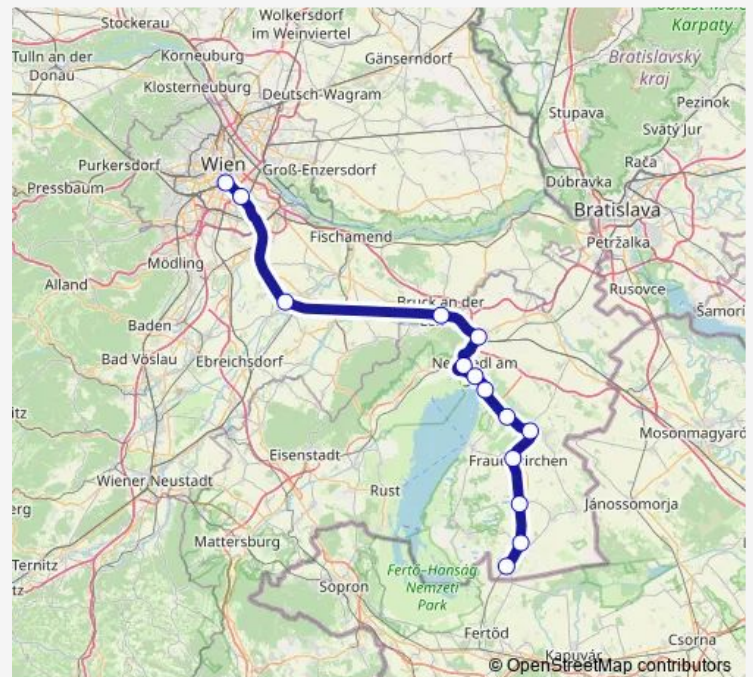

Wednesday 22:21

Thursday 22:21

Friday —

Saturday 17:51

Sunday 17:51

Route info

Direction: Pamhagen Bahnhof

Stops: 14

Trip Duration: 1 hour 21 min

Rex63

BusMaps

Direction

Wien Hauptbahnhof — Pamhagen Bahnhof

14 stops

[Open route schedule](#)

Wien Hauptbahnhof