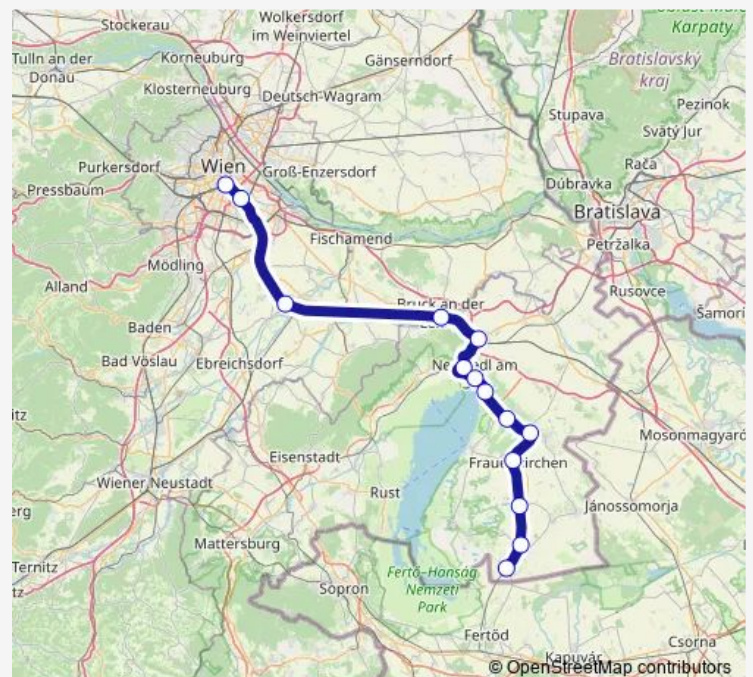

### Route schedule

Pamhagen Bahnhof — Wien Hauptbahnhof

Monday 22:21

Tuesday 22:21

Wednesday 22:21

Thursday 22:21

Friday —

Saturday 17:51

### Route info

Direction: Pamhagen Bahnhof

Stops: 14

Trip Duration: 1 hour 21 min