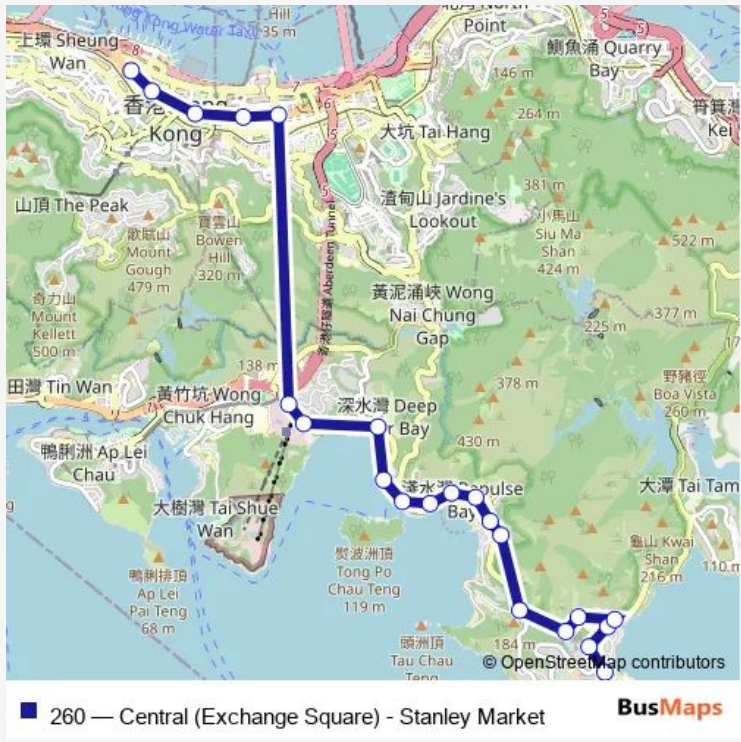

- [Ctb] Stanley Prison, Tung TAU WAN Road
- [Ctb] ST. Stephen'S College, Tung TAU WAN Road
- [Ctb] Stanley Village
- [Ctb] Stanley Mound Road, Stanley Village Road
- [Ctb] Stanley Beach Road, Stanley Village Road
- [Ctb] Stanley GAP Road Interchange, Stanley GAP Road
- [Ctb] Stanley GAP Road
- [Ctb] Wilson Trail, Stanley GAP Road
- [Ctb] Headland Road, Repulse BAY Road
- [Ctb] 102 Repulse BAY Road, Repulse BAY Road
- [Ctb] 90 Repulse BAY Road, Repulse BAY Road
- [Ctb] Repulse BAY Villas, Repulse BAY Road
- [Ctb] Repulse BAY Beach, Repulse BAY Road
- [Ctb] Belleview Drive, Repulse BAY Road
- [Ctb] Island Club, Island Road
- [Ctb] Deepdene, Island Road
- [Ctb] Deep Water Bay, Island Road
- [Ctb] Hong Kong Country Club, Wong Chuk Hang Road
- [Ctb] Ocean Park Carpark, Wong Chuk Hang Road
- [Ctb] OLD WAN Chai Police Station, Gloucester Road[[Kmb+Ctb] OLD WAN Chai Police Station/
Old

Route schedule

[Ctb] Stanley Prison, Tung TAU WAN Road — [Ctb] Central (Exchange Square)[[Kmb+Ctb] Exchange Square BUS Terminus/
Central (Exchange Square)

Monday	06:30-21:00
Tuesday	06:30-21:00
Wednesday	06:30-21:00
Thursday	06:30-21:00
Friday	06:30-21:00
Saturday	06:30-21:00
Sunday	08:00-21:00

Route info

Direction: [Ctb] Stanley Prison, Tung TAU WAN Road

Stops: 24

Trip Duration: 0 hour 50 min

WAN Chai Police Station, Gloucester Road[[Kmb] OLD
WAN Chai Police Station

[Ctb] Fenwick Street, Gloucester Road[[Kmb+Ctb] Fen-
wick Street/
Fenwick Street, Gloucester Road[[Kmb]
Fenwick Street

Saturday 07:24-20:20

Sunday 08:20-20:25

Route info

Direction: [Ctb] Stanley Village

Stops: 22

Trip Duration: 0 hour 48 min

[Ctb] Statue Square, Connaught Road Central|[Kmb+Ctb]
Statue Square/
Statue Square, Connaught Road Cen-
tral|[Kmb] Statue Square