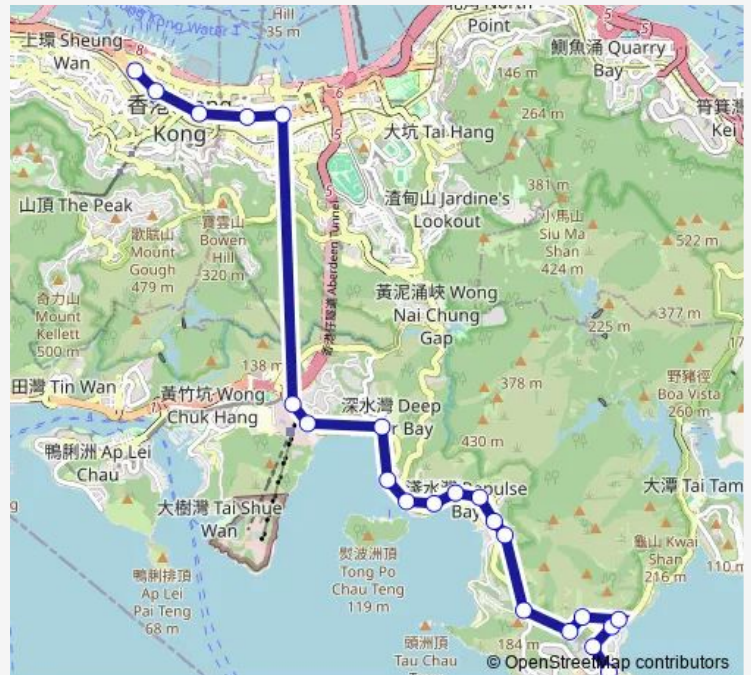

Bus 260 Central (Exchange Square) - Stanley Market

[Go to website](#)

Direction

[Ctb] Stanley Prison, Tung TAU WAN Road — [Ctb] Central (Exchange Square)[[Kmb+Ctb] Exchange Square BUS Terminus/
Central (Exchange Square)

Route schedule

[Ctb] Stanley Prison, Tung TAU WAN Road — [Ctb] Central (Exchange Square)[[Kmb+Ctb] Exchange Square BUS Terminus/
Central (Exchange Square)

Monday	06:30-21:00
Tuesday	06:30-21:00
Wednesday	06:30-21:00
Thursday	06:30-21:00
Friday	06:30-21:00
Saturday	06:30-21:00
Sunday	08:00-21:00

Route info

Direction: [Ctb] Stanley Prison, Tung TAU WAN Road

Stops: 24

Trip Duration: 0 hour 50 min

■ 260 — Central (Exchange Square) - Stanley Market

WAN Chai Police Station, Gloucester Road[[Kmb] OLD
WAN Chai Police Station

Stops: 27

Trip Duration: 0 hour 46 min

[Ctb] Stanley Village, Stanley Village Road

[Ctb] Hong Kong SEA School, Tung TAU WAN Road

[Ctb] ST. Stephen'S College, Tung TAU WAN Road

[Ctb] Stanley Prison, Tung TAU WAN Road