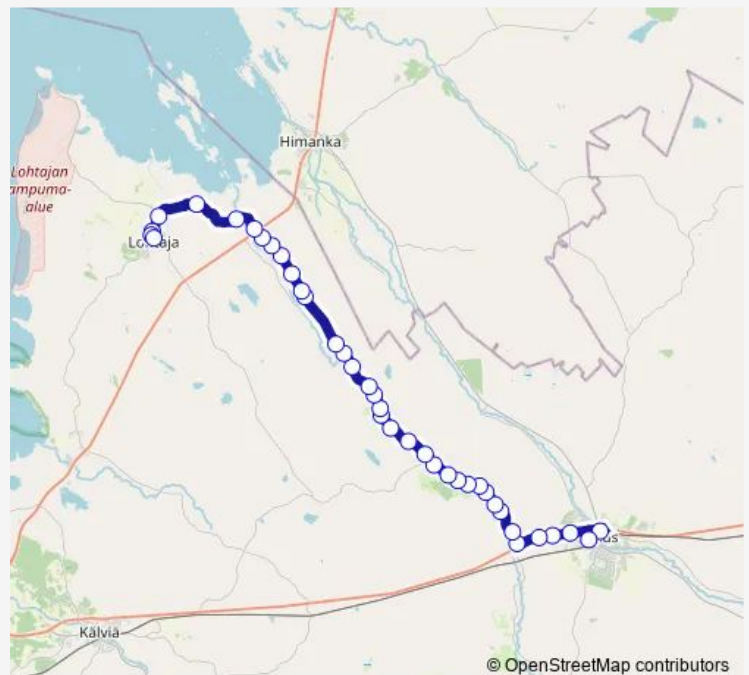

Thursday 08:00-14:15

Friday 08:00-14:15

Saturday —

Sunday —

Route info

Direction: Raasakan koulu

Stops: 38

Trip Duration: 0 hour 45 min