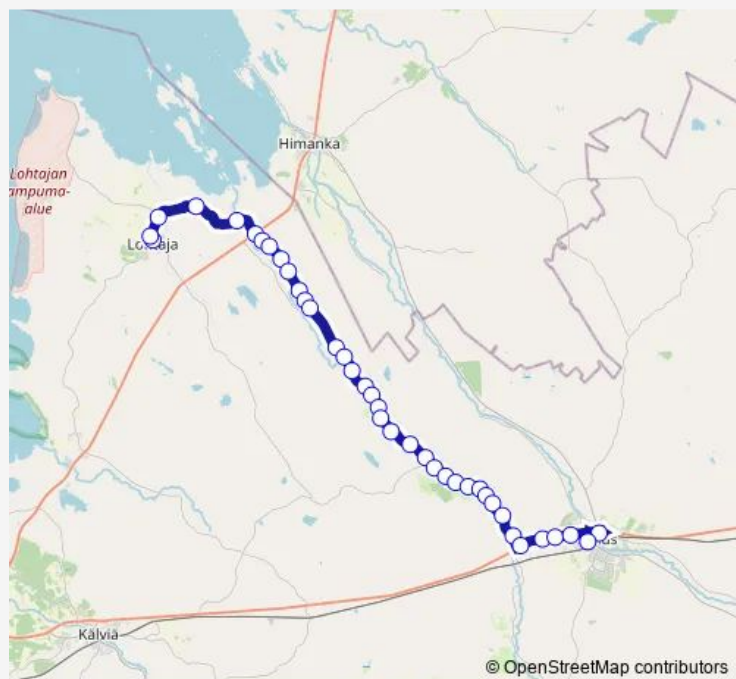

Thursday 13:10

Friday 13:10

Saturday —

Sunday —

Route info

Direction: Hollitie L

Stops: 38

Trip Duration: 1 hour 0 min