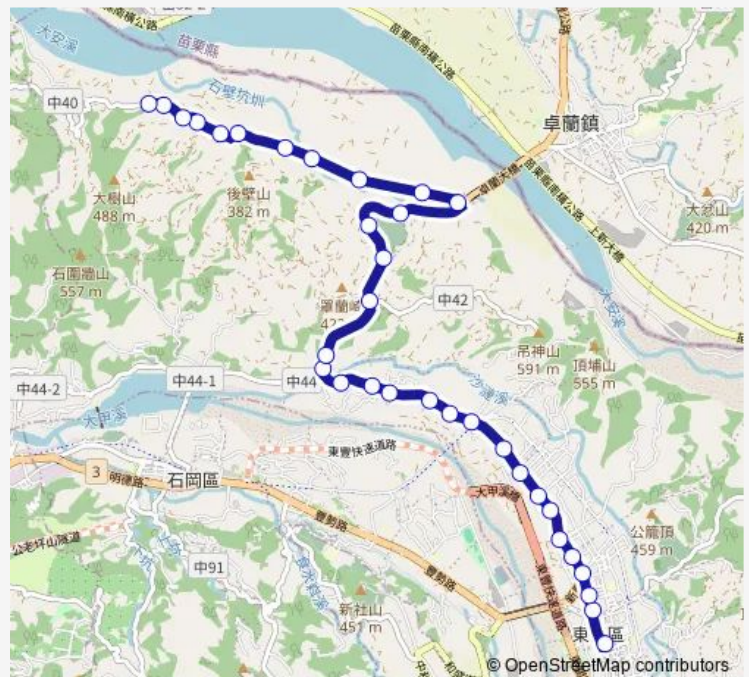

Tc_石壁坑口

Route schedule

Tc_東勢 — Tc_水尾

Monday 07:30-18:40

Tuesday 07:30-18:40

Wednesday 07:30-18:40

Thursday 07:30-18:40

Friday 07:30-18:40

Saturday 11:30-18:40

Sunday 11:30-18:40

Route info

Direction: Tc_東勢

Stops: 33

Trip Duration: 0 hour 21 min

260 — 260_東勢_水尾

Tc_暗山

Sunday 06:20-11:55

Route info

Direction: Tc_水尾

Stops: 33

Trip Duration: 0 hour 22 min

Tc_東蘭光明路口

Tc_八分

Tc_東蘭西門巷口