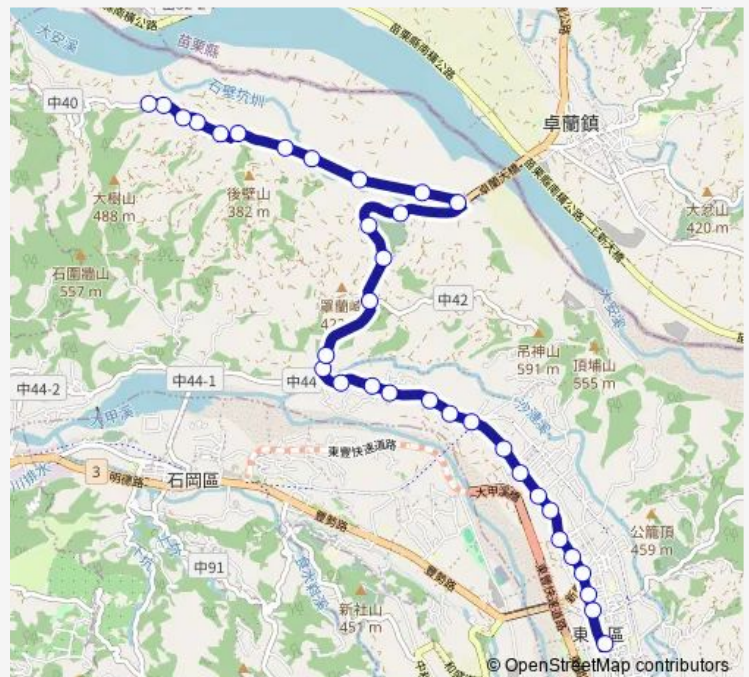

Tc_石壁坑口

Route schedule

Tc_東勢 — Tc_水尾

Monday 07:30-18:40

Tuesday 07:30-18:40

Wednesday 07:30-18:40

Thursday 07:30-18:40

Friday 07:30-18:40

Saturday 11:30-18:40

Sunday 11:30-18:40

Route info

Direction: Tc_東勢

Stops: 33

Trip Duration: 0 hour 21 min

260 — 260_東勢_水尾

Tc_暗山

Sunday 06:20-11:55

Route info

Direction: Tc_水尾

Stops: 33

Trip Duration: 0 hour 22 min

Tc_東蘭光明路口

Tc_八分

Tc_東蘭西門巷口