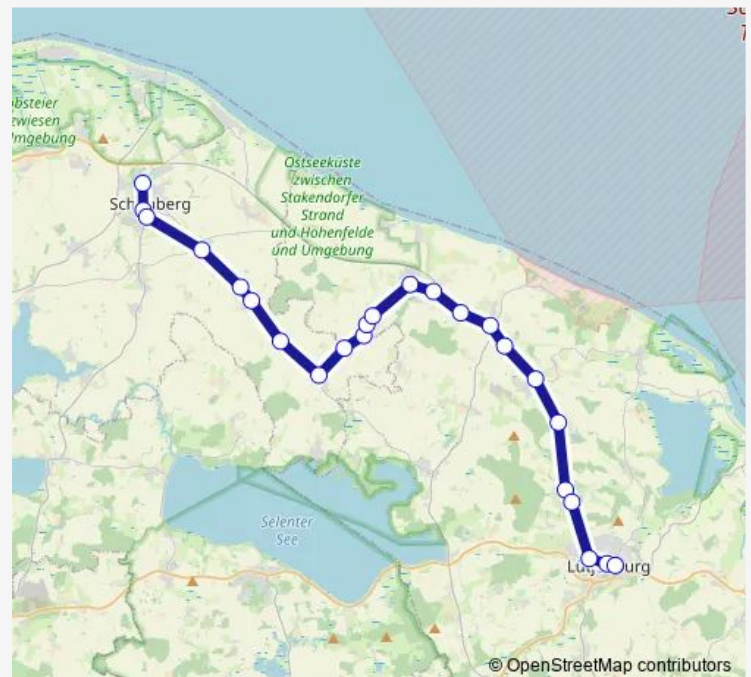

Route info

Direction: Panker Todendorf

Stops: 11

Trip Duration: 0 hour 26 min

Direction

Schönberg(Holst) Schule — Lütjenburg Zob

22 stops

[Open route schedule](#)