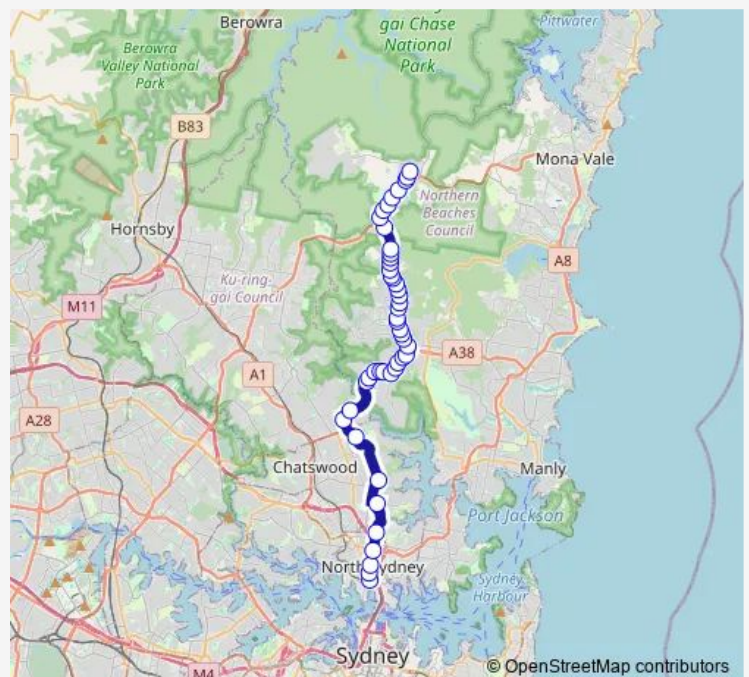

Bus 260 North Sydney to Terrey Hills

[Go to website](#)

Direction

North Sydney Station, Blue St, Stand F — Myoora Rd Before Booralie Rd

47 stops

[Open route schedule](#)

North Sydney Station, Blue St, Stand F

Victoria Cross Station, Miller St, Stand D

Miller St At McLaren St

Miller St Before Falcon St

Miller St At Abbott St

Strathallen Av At Sailors Bay Rd

Eastern Valley Way At Edinburgh Rd

Chatswood Business Park, Eastern Valley Way

Babbage Rd At Park Av

Roseville Scout Group, Warringah Rd

Warringah Rd At Valley Rd

Warringah Rd At Ryrie Av

Warringah Rd After Woodlands Rd

Warringah Rd Opp Melwood Av

Warringah Rd Opp Darley St

Warringah Rd After Ferguson St

Warringah Rd After Brown St

Warringah Rd Before Altona Av

Warringah Rd Opp Maxwell Pde

Warringah Rd Before Fitzpatrick Av

Forestway Shopping Centre, Forest Way

Route schedule

North Sydney Station, Blue St, Stand F — Myoora Rd Before Booralie Rd

Monday	15:40-18:20
Tuesday	15:40-18:20
Wednesday	15:40-18:20
Thursday	15:40-18:20
Friday	15:40-18:20
Saturday	—
Sunday	—

Route info

Direction: North Sydney Station, Blue St, Stand F

Stops: 47

Trip Duration: 0 hour 47 min

260 — North Sydney to Terrey Hills