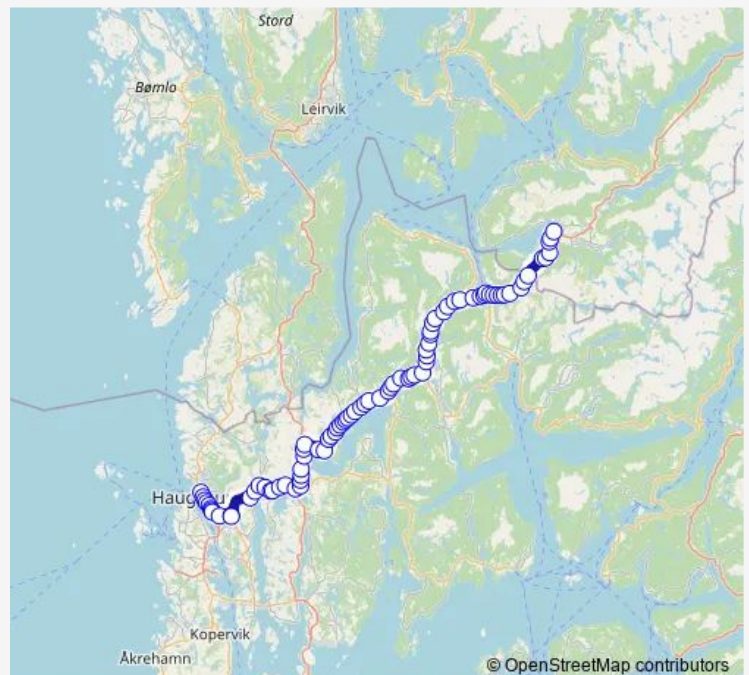

Thursday 13:50

Friday 13:50

Saturday —

Sunday —

Route info

Direction: Etne terminal

Stops: 78

Trip Duration: 1 hour 25 min