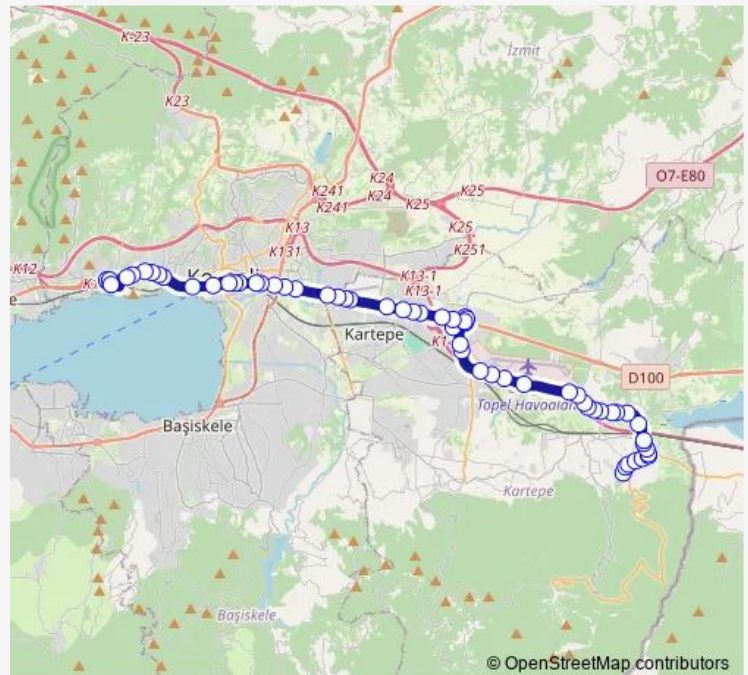

## Route schedule

GARAJ DEPOLAMA ALANI 1 — Kaşmir

Monday	07:00-17:15
Tuesday	07:00-17:15
Wednesday	07:00-17:15
Thursday	07:00-17:15
Friday	07:00-17:15
Saturday	07:00-17:15
Sunday	08:15-17:15

## Route info

Direction: GARAJ DEPOLAMA ALANI 1

Stops: 52

Trip Duration: 0 hour 42 min

260 — Maşukiye Merkez-Acisu-İstasyon-İzmit

BusMaps

ERDEM 5

ÇELİK HALAT ÜST GEÇİDİ 1