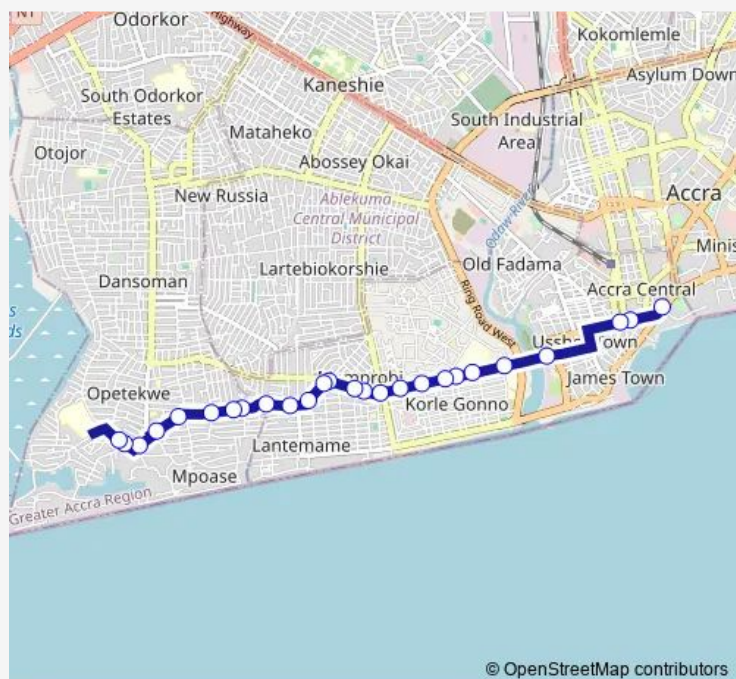

205

Agege

Zone 6

Route schedule

Accra Bishop — Point 6

Monday 06:00

Tuesday 06:00

Wednesday 06:00

Thursday 06:00

Friday 06:00

Saturday 06:00

Sunday 06:00

Route info

Direction: Accra Bishop

Stops: 26

Trip Duration: 0 hour 32 min

© OpenStreetMap contributors

260 — Ebenezer ↔ Accra Bishop

BusMaps

Karikari

Agege Last Stop

Atomic

Curve

Point 6

Direction

Ebenezer — Accra Bishop

29 stops

[Open route schedule](#)

Ebenezer

Atomic

Last stop

Agege Last Stop