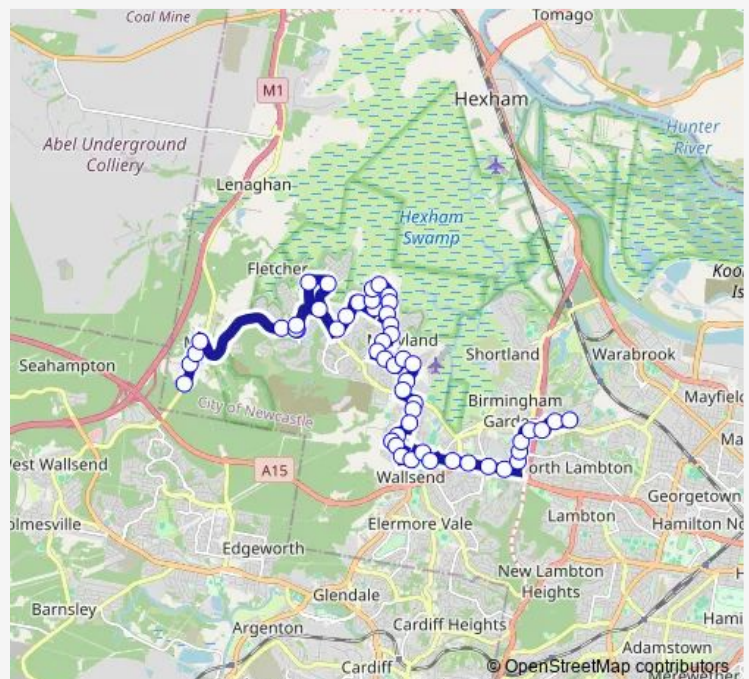

Irrawang St Before Boundary St

Hill St At Tyrrell St

Hill St Opp Nelson St

Hill St Before Harriet St

Hill St At Hannah St

Route schedule

Ring Rd Opp The Wollotuka Institute — Woodford St Opp 196

Monday 14:54-17:33

Tuesday 14:54-17:33

Wednesday 14:54-17:33

Thursday 14:54-17:33

Friday 14:54-17:33

Saturday —

Sunday —

Route info

Direction: Ring Rd Opp The Wollotuka Institute

Stops: 54

Trip Duration: 0 hour 46 min

260 — Minmi to University of Newcastle via Fletcher, Maryland and Wallsend

Wentworth St Before Charlotte St

Wentworth St After Abel St

Wentworth St Opp Richardson St

Maryland Dr After Beauford Av