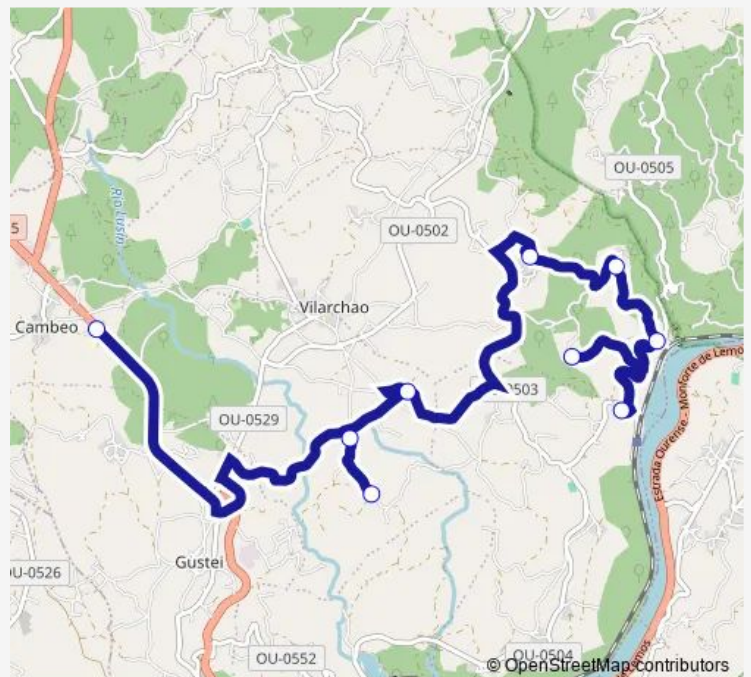

Monday 16:00

Tuesday 16:00

Wednesday 16:00

Thursday 16:00

Friday 16:00

Saturday —

Sunday —

Route info

Direction: CPI Antonio Faílde

Stops: 9

Trip Duration: 0 hour 30 min

■ Xg605039 — CPI Antonio Faílde-Sobrado

Direction

Sobrado — CPI Antonio Faílde

9 stops

[Open route schedule](#)

Sobrado

Costela (Miradorrio)

Barra DE Miño

Trasdorrio (cruce entrada

Ferreiros (Campo SAN Roqu

Cruce POL -A Peza (Marque

Paradela

Meriz (Centro Pobo)

Route info

Direction: Sobrado

Stops: 9

Trip Duration: 0 hour 30 min

Xg605039 Bus time schedules and route maps are available in an offline PDF at busmaps.com. Use the busmaps.com website to see live bus times, train schedule or subway schedule, and step-by-step directions for all public transit in Coles