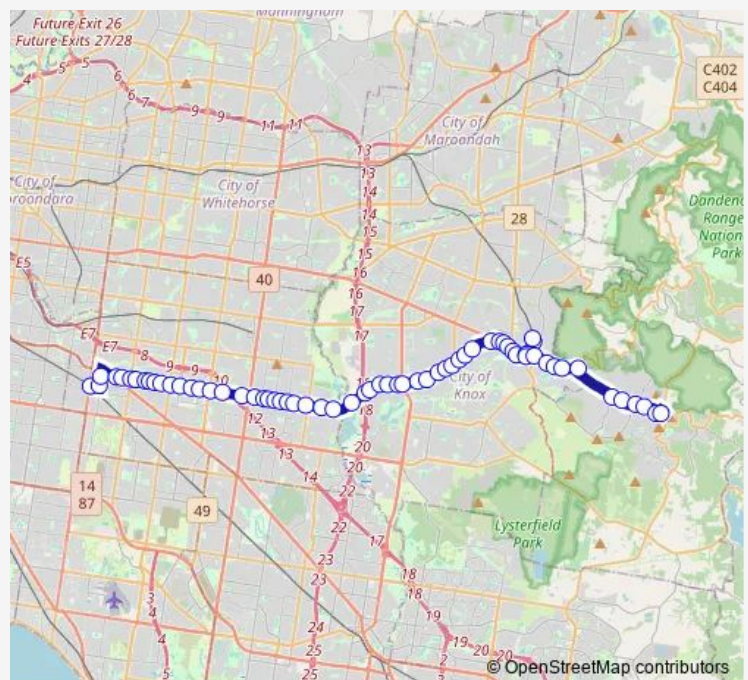

Ferntree Gully Station/Station St (Ferntree Gully)

Spring St/Selman Ave (Ferntree Gully)

Brenock Park Dr/Burwood Hwy (Ferntree Gully)

Station St/Burwood Hwy (Ferntree Gully)

Glenfern Rd/Burwood Hwy (Ferntree Gully)

Austin St/Burwood Hwy (Ferntree Gully)

Gifford Ave/Burwood Hwy (Ferntree Gully)

William St/Burwood Hwy (Ferntree Gully)

Route schedule

Belgrave Station/Belgrave-Gembrook Rd (Belgrave) —
Oakleigh Station/Portman St (Oakleigh)

Monday 09:04-20:29

Tuesday 09:04-20:29

Wednesday 09:04-20:29

Thursday 09:04-20:29

Friday 09:04-20:29

Saturday —

Sunday 20:30

Route info

Direction: Belgrave Station/Belgrave-Gembrook Rd (Belgrave)

Stops: 69

Trip Duration: 1 hour 0 min

693 — Belgrave - Oakleigh

Ferntree Gully Rd/Burwood Hwy (Ferntree Gully)

Mountain Gate SC/Ferntree Gully Rd (Ferntree Gully)