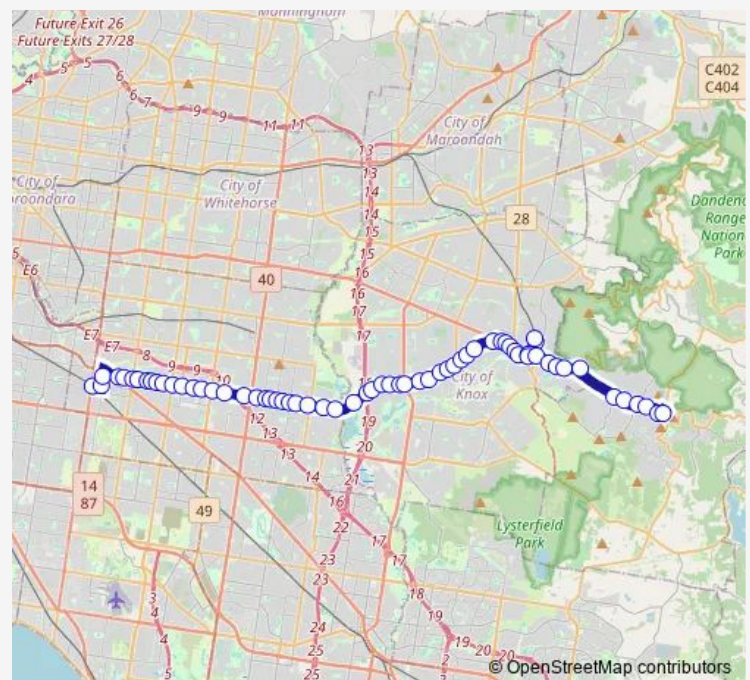

Ferntree Gully Station/Station St (Ferntree Gully)

Spring St/Selman Ave (Ferntree Gully)

Brenock Park Dr/Burwood Hwy (Ferntree Gully)

Station St/Burwood Hwy (Ferntree Gully)

Glenfern Rd/Burwood Hwy (Ferntree Gully)

Austin St/Burwood Hwy (Ferntree Gully)

Gifford Ave/Burwood Hwy (Ferntree Gully)

William St/Burwood Hwy (Ferntree Gully)

Route schedule

Belgrave Station/Belgrave-Gembrook Rd (Belgrave) —
Oakleigh Station/Portman St (Oakleigh)

Monday 06:20-20:29

Tuesday 06:20-20:29

Wednesday 06:20-20:29

Thursday 06:20-20:29

Friday 06:20-20:29

Saturday —

Sunday 20:30

Route info

Direction: Belgrave Station/Belgrave-Gembrook Rd (Belgrave)

Stops: 69

Trip Duration: 1 hour 3 min

693 — Belgrave - Oakleigh

Ferntree Gully Rd/Burwood Hwy (Ferntree Gully)

Mountain Gate SC/Ferntree Gully Rd (Ferntree Gully)