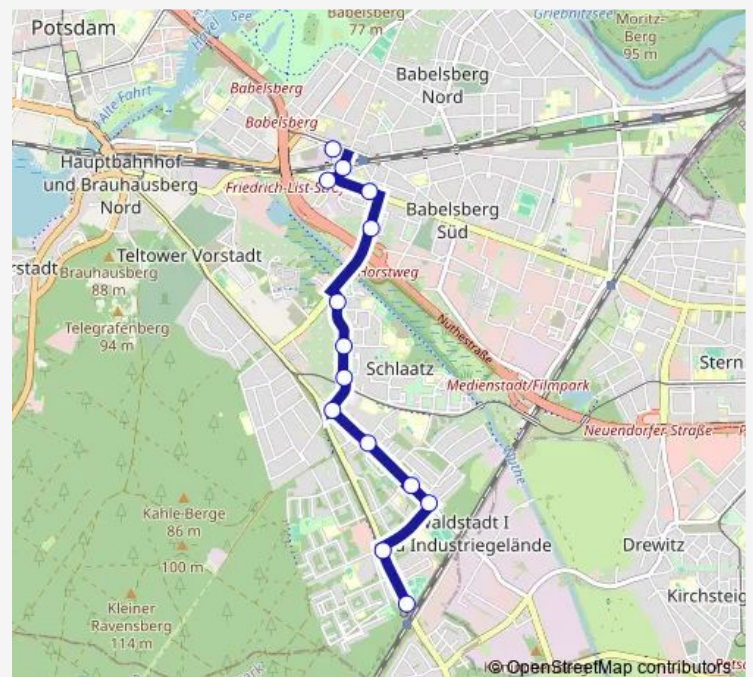

Friday 04:34-00:28⁺¹

Saturday 05:14-00:28⁺¹

Sunday 06:54-00:28⁺¹

Route info

Direction: Potsdam, Rehbrücke Bhf

Stops: 14

Trip Duration: 0 hour 17 min

Direction

S Babelsberg/Lutherplatz — Potsdam, Rehbrücke Bhf

13 stops

[Open route schedule](#)

S Babelsberg/Lutherplatz

Potsdam, Rathaus Babelsberg

S Babelsberg/Schulstr.

Potsdam, Horstweg/Großbeerenstr.

Potsdam, Falkenhorst