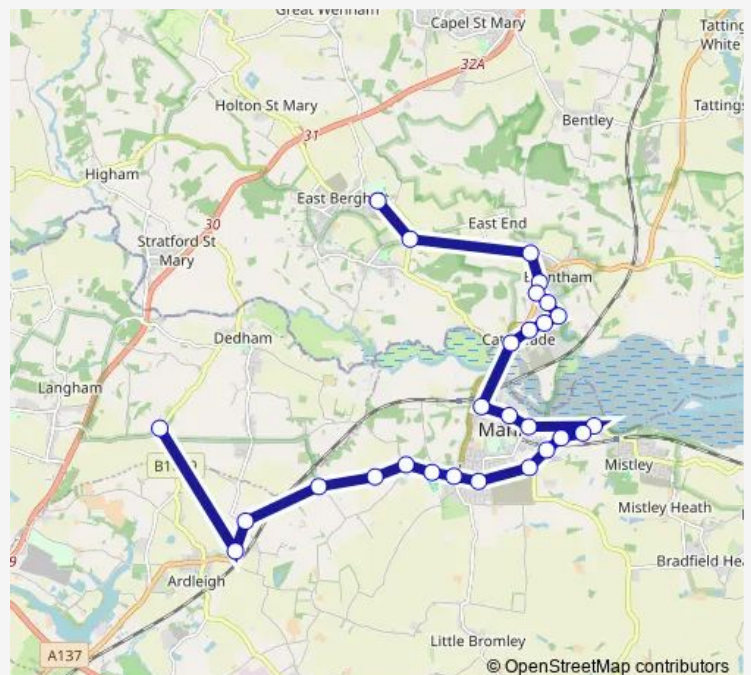

Route schedule

High School — Monks Lane

Monday	15:45
Tuesday	15:45
Wednesday	15:45
Thursday	15:45
Friday	15:45
Saturday	—
Sunday	—

Route info

Direction: High School

Stops: 27

Trip Duration: 0 hour 39 min

693 — Dedham - Ardleigh - Manningtree - Brantham - East Bergholt High School

Hungerdown Lane

Garden City

Bargate Lane

Home Farm Lane

Glebe Corner

Monks Lane

Direction

Monks Lane — High School

27 stops

[Open route schedule](#)

Monks Lane

Glebe Corner

Home Farm Lane

Bargate Lane

Garden City

Hungerdown Lane

Thursday 08:06

Friday 08:06

Saturday —

Sunday —

Route info

Direction: Monks Lane

Stops: 27

Trip Duration: 0 hour 44 min