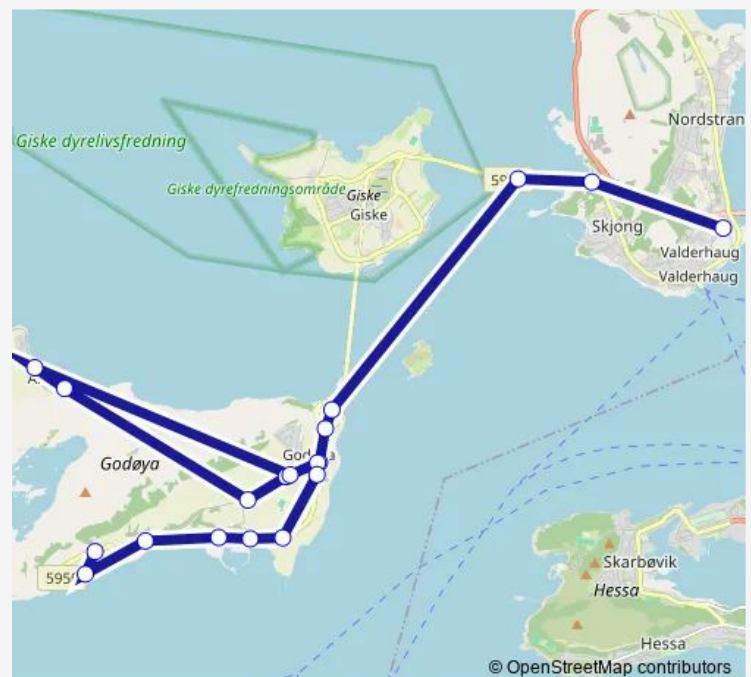

Kverve

Kiperviktorget E136

Korsegata

**Route schedule**

Sætra — Korsegata

Monday 07:16

Tuesday 07:16

Wednesday 07:16

Thursday 07:16

Friday 07:16

Saturday —

Sunday —

**Route info**

Direction: Sætra

Stops: 14

Trip Duration: 0 hour 34 min

693 — Skolerute Giske

## Direction

Sætra — Spjelkavik sentrum

35 stops

[Open route schedule](#)

Sætra

Blomvik

Sima

Smia