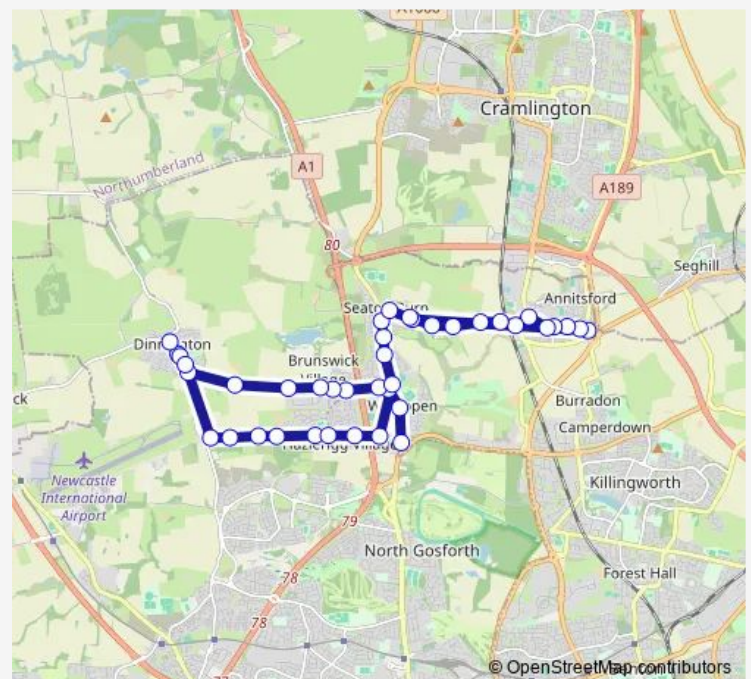

### Direction

Great North Road-Cemetery — Gosforth Academy

40 stops

[Open route schedule](#)

Great North Road-Cemetery

Great North Road-Harrow Gardens

Wideopen

Stalks Road

Darrell Street

Sandy Lane - Grey street

Sandy Lane-Industrial Estate

Sandy Lane-West End

Sandy Lane-Mill Hill Farm

Brunton Lane-Havannah Crescent

Main Road-Horton Crescent

Front Street

### Route schedule

Great North Road-Cemetery — Gosforth Academy

Monday 07:43

Tuesday 07:43

Wednesday 07:43

Thursday 07:43

Friday 07:43

Saturday —

### Route info

Direction: Great North Road-Cemetery

Stops: 40

Trip Duration: 0 hour 42 min

Coach Lane-Rydal Terrace

Wideopen

Great North Road-Gray Avenue

Great North Road-First School