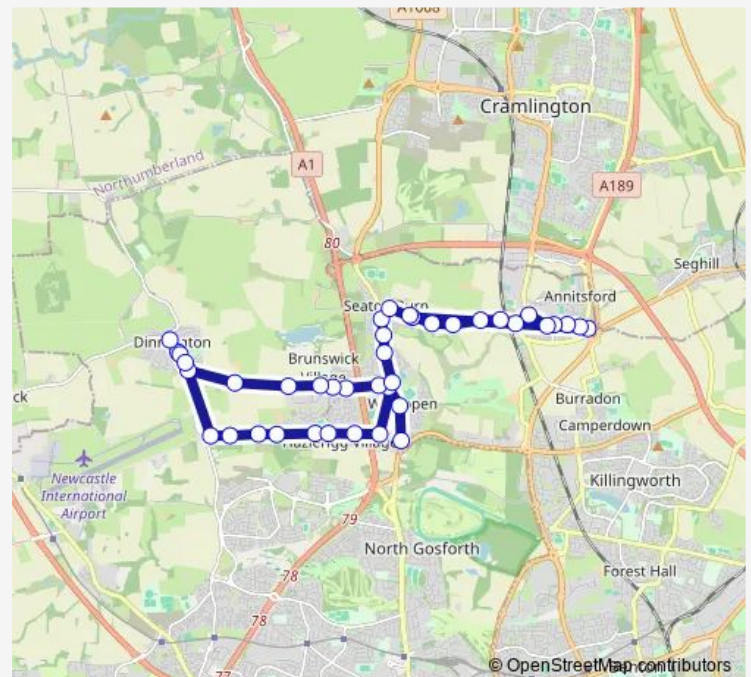

### Direction

Great North Road-Cemetery — Gosforth Academy

40 stops

[Open route schedule](#)

Great North Road-Cemetery

Great North Road-Harrow Gardens

Wideopen

Stalks Road

Darrell Street

Sandy Lane - Grey street

Sandy Lane-Industrial Estate

Sandy Lane-West End

Sandy Lane-Mill Hill Farm

Brunton Lane-Havannah Crescent

Main Road-Horton Crescent

Front Street

### Route schedule

Great North Road-Cemetery — Gosforth Academy

Monday 07:43

Tuesday 07:43

Wednesday 07:43

Thursday 07:43

Friday 07:43

Saturday —

### Route info

Direction: Great North Road-Cemetery

Stops: 40

Trip Duration: 0 hour 42 min

693

Coach Lane-Rydal Terrace

Wideopen

Great North Road-Gray Avenue