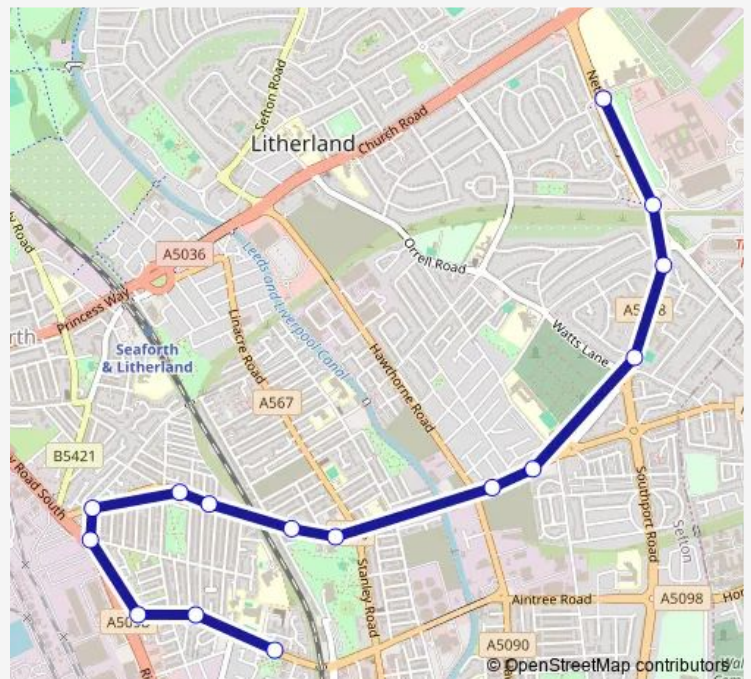

Fernhill Road

Sefton Road

Stanley Road

Hornby Road

Percy Street

Gray Street

Byron Street

Peel Road

Rimrose Road

Tennyson Street

Chestnut Grove

### Route schedule

Captains Lane — Chestnut Grove

Monday 14:50

Tuesday 14:50

Wednesday 14:50

Thursday 14:50

Friday 14:50

Saturday —

### Route info

Direction: Captains Lane

Stops: 15

Trip Duration: 0 hour 20 min

693 — Marsh Ln - Savio Sch

693 Bus time schedules and route maps are available in an offline PDF at [busmaps.com](https://busmaps.com). Use the [busmaps.com](https://busmaps.com) website to see live bus times, train schedule or subway schedule, and step-by-step directions for all public transit in Liverpool