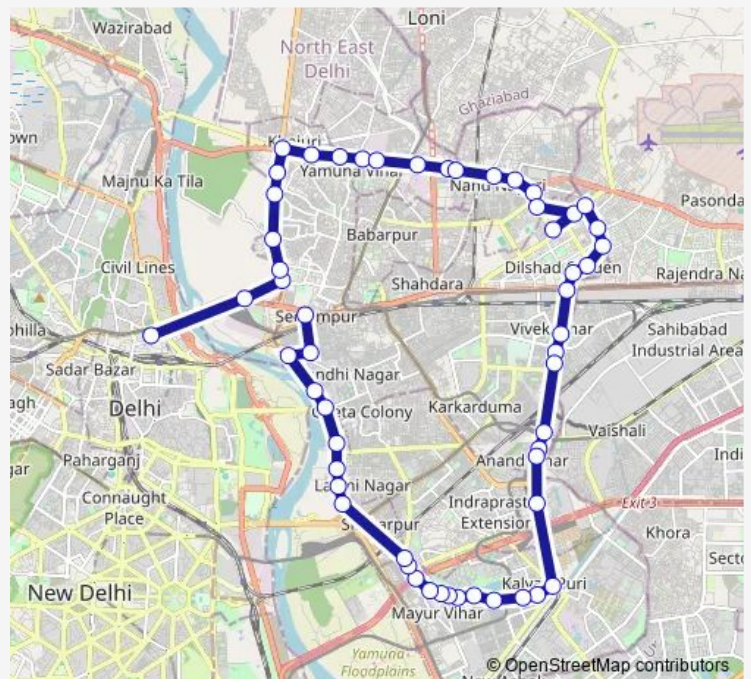

Sunder Nagri

Tahir Pur

Anand Gram

Route schedule

Mori Gate Terminal — Dharam Pura

Monday 04:00-20:40

Tuesday 04:00-20:40

Wednesday 04:00-20:40

Thursday 04:00-20:40

Friday 04:00-20:40

Saturday 04:00-20:40

Sunday 04:00-20:40

Route info

Direction: Mori Gate Terminal

Stops: 55

Trip Duration: 2 hour 19 min

■ YMS(+)
Up

BusMaps

DLF More

Shalimar Garden Crossing

New Seema Puri Depot Cluster

Old Seema Puri

Jandk Pocket Dilshad Garden

Shahdra Border

Surya Nagar

Ram Prastha Temple

Ram Prastha Crossing

Isbt Anand Vihar

Maharaj Pur Check Post

Gazipur Depot

Gazipur Village

Kalyan Puri Terminal