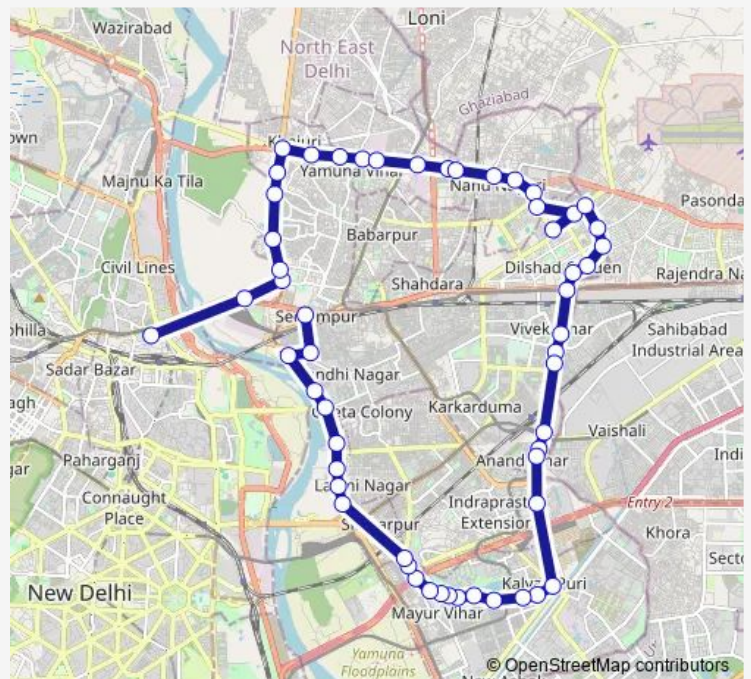

Sunder Nagri

Tahir Pur

Anand Gram

Route schedule

Mori Gate Terminal — Dharam Pura

Monday 04:00-20:40

Tuesday 04:00-20:40

Wednesday 04:00-20:40

Thursday 04:00-20:40

Friday 04:00-20:40

Saturday 04:00-20:40

Sunday 04:00-20:40

Route info

Direction: Mori Gate Terminal

Stops: 55

Trip Duration: 2 hour 19 min

■ YMS(+)
Up

BusMaps

DLF More

Shalimar Garden Crossing

New Seema Puri Depot Cluster

Old Seema Puri

Jandk Pocket Dilshad Garden

Shahdra Border