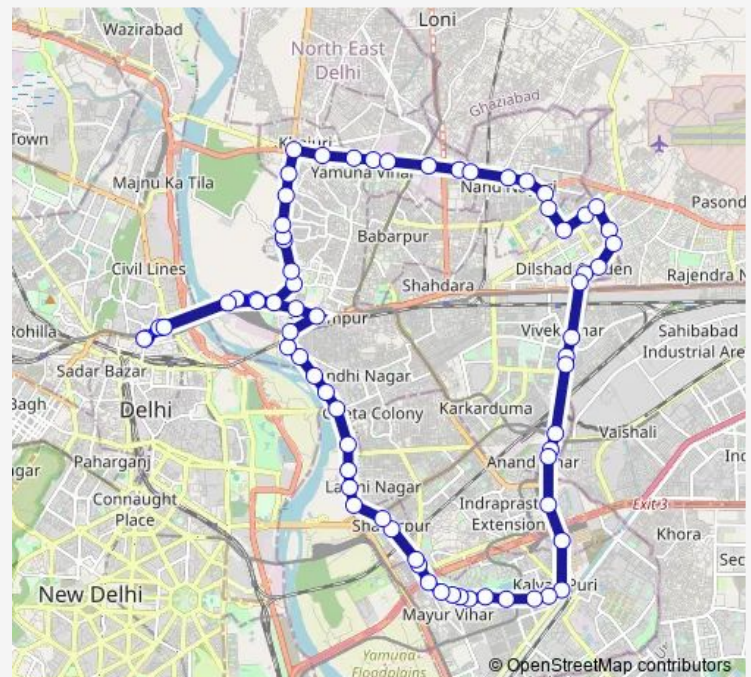

Thursday 04:00-20:40

Friday 04:00-20:40

Saturday 04:00-20:40

Sunday 04:00-20:40

Route info

Direction: Mori Gate Terminal

Stops: 70

Trip Duration: 2 hour 35 min