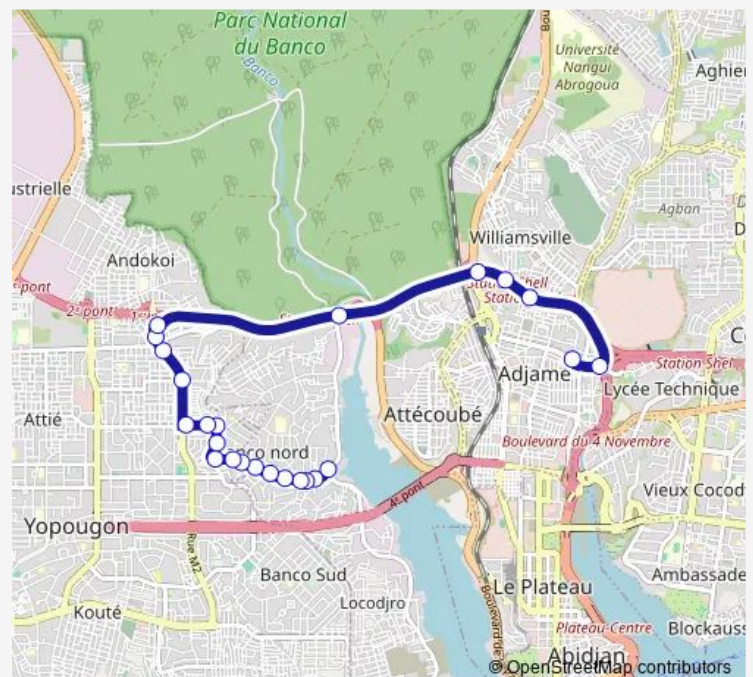

Station Shell

Route schedule

Sibeco / Garage — Adjamé Texaco

Monday 06:00

Tuesday 06:00

Wednesday 06:00

Thursday 06:00

Friday 06:00

Saturday 06:00

Sunday 06:00

Route info

Direction: Sibeco / Garage

Stops: 24

Trip Duration: 0 hour 31 min

gbaka : Texaco ↔ Mossikro

Pont piéton

Adjamé Liberté

Adjamé Texaco

Direction

Adjamé Texaco — Sibeco / Garage

19 stops

[Open route schedule](#)

Adjamé Texaco

Cité Fairmont