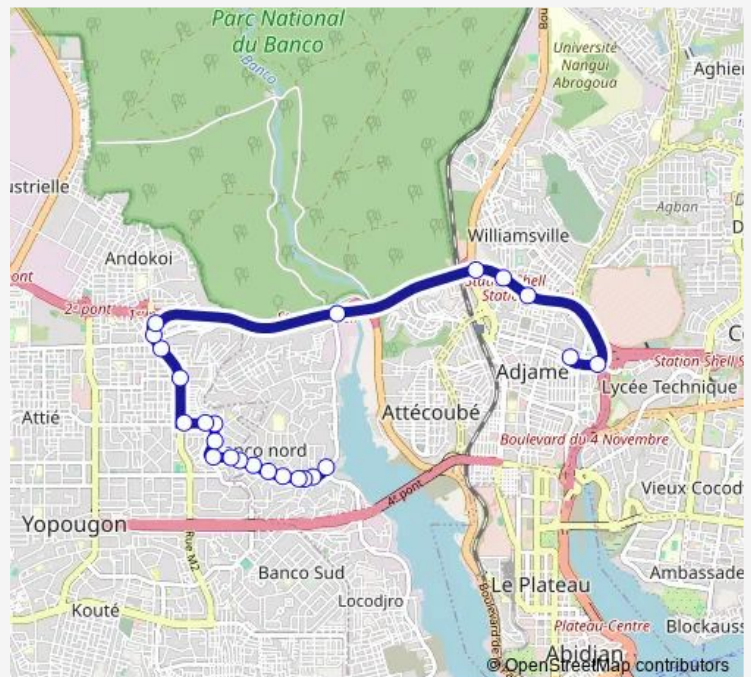

Station Shell

Route schedule

Sibeco / Garage — Adjamé Texaco

Monday 06:00

Tuesday 06:00

Wednesday 06:00

Thursday 06:00

Friday 06:00

Saturday 06:00

Sunday 06:00

Route info

Direction: Sibeco / Garage

Stops: 24

Trip Duration: 0 hour 31 min

gbaka : Texaco ↔ Mossikro

Pont piéton

Adjamé Liberté

Adjamé Texaco

Direction

Adjamé Texaco — Sibeco / Garage

19 stops

[Open route schedule](#)

Adjamé Texaco

Cité Fairmont