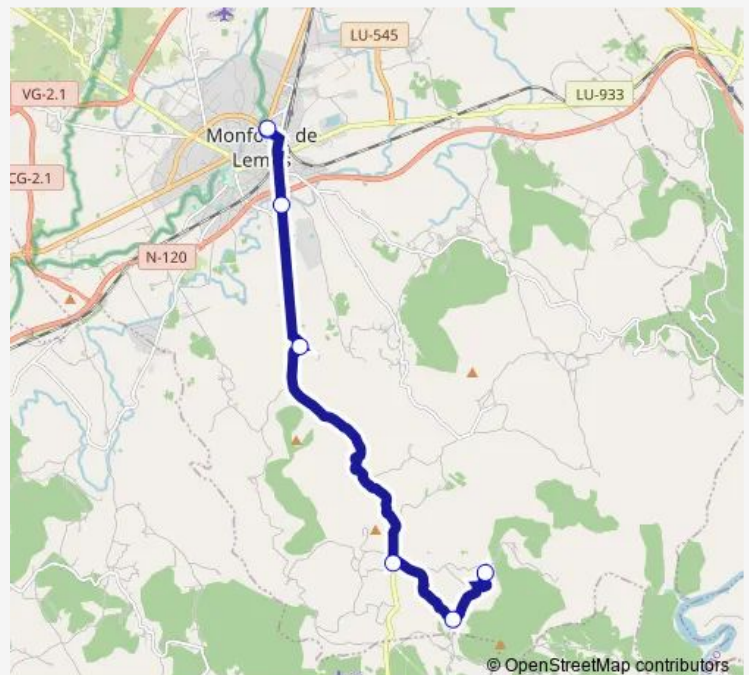

Tuesday 08:01

Wednesday 08:01

Thursday 08:01

Friday 08:01

Saturday —

Sunday —

Route info

Direction: Meda

Stops: 7

Trip Duration: 0 hour 35 min

■ Xg648003 — Monforte E.A. - Meda

Direction

Monforte E.A. — Meda

7 stops

[Open route schedule](#)

Monforte E.A.

IES RÍO Cabe

Catro Ventos

Gullade-Dársena pobo

Campelo

Asenxos

Meda

Route schedule

Monforte E.A. — Meda

Monday	17:34
Tuesday	14:45
Wednesday	14:45
Thursday	14:45
Friday	14:45
Saturday	—
Sunday	—

Route info

Direction: Monforte E.A.

Stops: 7

Trip Duration: 0 hour 35 min

Xg648003 Bus time schedules and route maps are available in an offline PDF at busmaps.com. Use the busmaps.com website to see live bus times, train schedule or subway schedule, and step-by-step directions for all public transit in Monforte de Lemos