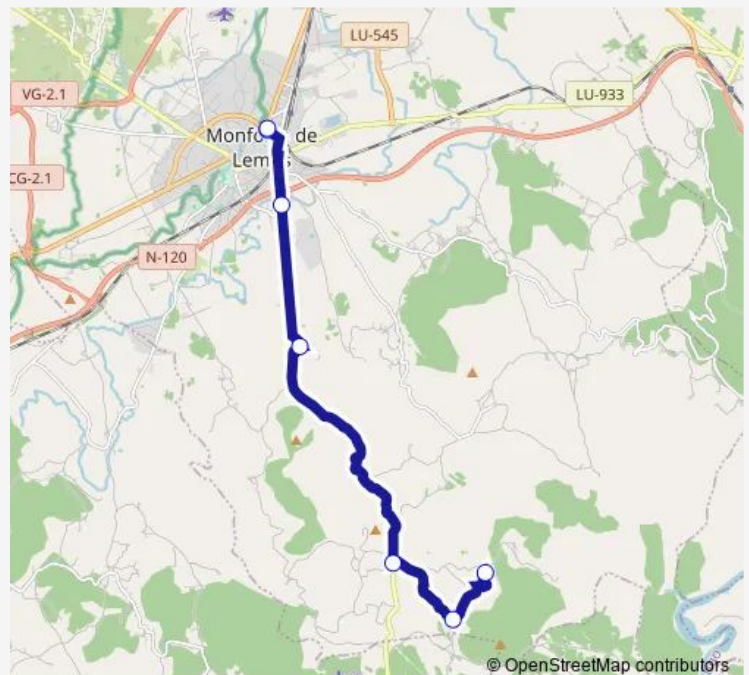

### Route schedule

Meda — Monforte E.A.

Monday 08:01

Tuesday 08:01

Wednesday 08:01

Thursday 08:01

Friday 08:01

Saturday —

### Route info

Direction: Meda

Stops: 7

Trip Duration: 0 hour 35 min

XG648003 — Monforte E.A. - Meda

## Direction

Monforte E.A. — Meda

7 stops

[Open route schedule](#)

Monforte E.A.

IES RÍO Cabe

Catro Ventos

Gullade-Dársena pobo

## Route schedule

Monforte E.A. — Meda

Monday	17:34
Tuesday	14:45
Wednesday	14:45
Thursday	14:45
Friday	14:45
Saturday	—
Sunday	—