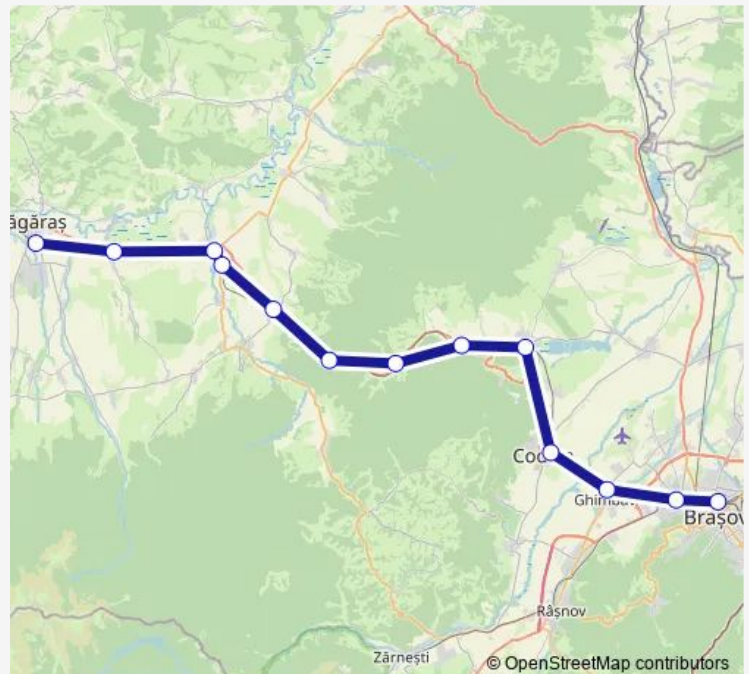

Rail R: Braşov - Făgăraş R: Braşov - Bartolomeu - Ghimbav Hm. - Codlea Hm. - Dumbrăviţa Bârsei Hm. - Vlădeni Ardeal - Valea Homorod h. - Brădet Hm. - Perşani h. - Şercaia Hm. - Şercaia h. - Mândra Oltului h. - Făgăraş

## Direction

Braşov — Făgăraş

13 stops

[Open route schedule](#)

Braşov  
Bartolomeu  
Ghimbav Hm.  
Codlea Hm.  
Dumbrăviţa Bârsei Hm.  
Vlădeni Ardeal  
Valea Homorod h.  
Brădet Hm.  
Perşani h.  
Şercaia Hm.  
Şercaia h.  
Mândra Oltului h.  
Făgăraş

## Route schedule

Braşov — Făgăraş

Monday	07:40-16:22
Tuesday	07:40-16:22
Wednesday	07:40-16:22
Thursday	07:40-16:22
Friday	07:40-16:22
Saturday	07:40-16:22
Sunday	07:40-16:22

## Route info

Direction: Braşov

Stops: 13

Trip Duration: 1 hour 44 min

R: Braşov - Făgăraş Rail time schedules and route maps are available in an offline PDF at [busmaps.com](https://busmaps.com). Use the [busmaps.com](https://busmaps.com) website to see live bus times, train schedule or subway schedule, and step-by-step directions for all public transit in Brasov