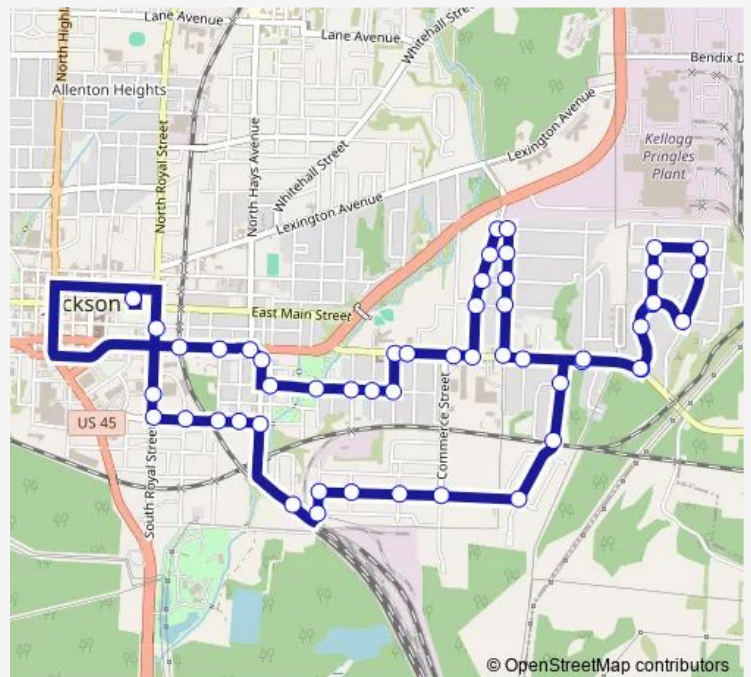

Bus E. Chester

[Go to website](#)

Direction

JTA Transfer Center — S. Royal St./Popeye's Restaurant

52 stops

[Open route schedule](#)

- JTA Transfer Center
- E. Chester/RR Tracks
- E. Chester/Mobile St.
- E. Chester/James Buchanan
- James Buchanan/Middle Ave.
- First St./Day St.
- First St./Eastview St.
- First St./Belmont St.
- First St./Lenoir St.
- First St./Vance St.
- Vance St./E. Chester
- E. Chester @ Food Rite Store
- E. Chester /Phillip St.
- Cartmell St./E. Chester St.
- Cartmell St./Everett St.
- Cartmell St./Cloverdale St.
- Cartmell St./Idlewild St.
- Cartmell St./James St.
- James St./Holland St.
- Holland St./Idlewild St.
- Holland St./Cloverdale St.

Route schedule

JTA Transfer Center — S. Royal St./Popeye's Restaurant

Monday	05:45-22:00
Tuesday	05:45-22:00
Wednesday	05:45-22:00
Thursday	05:45-22:00
Friday	05:45-22:00
Saturday	05:45-22:00
Sunday	—

Route info

Direction: JTA Transfer Center

Stops: 52

Trip Duration: 0 hour 30 min

E. Chester

Holland St./Everett St.

Holland St./E. Chester St.

Chester St./Fox St.

Chester St./Liddon St.

Hillcrest Cir./E. Chester St.

60 Hillcrest Circle

Arrowhead/Hillcrest Cir.

Arrowhead/Ash St.

Birch St./Arrowhead

Birch St./Barham St.

Barham St./Ash St.

Hillcrest Cir./Barham St.