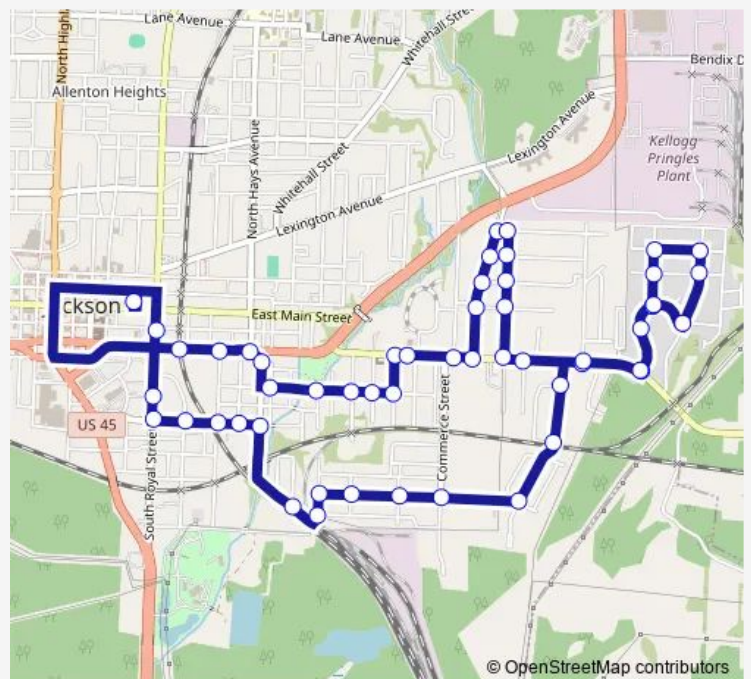

Bus E. Chester

[Go to website](#)

Direction

JTA Transfer Center — S. Royal St./Popeye's Restaurant

52 stops

[Open route schedule](#)

- JTA Transfer Center
- E. Chester/RR Tracks
- E. Chester/Mobile St.
- E. Chester/James Buchanan
- James Buchanan/Middle Ave.
- First St./Day St.
- First St./Eastview St.
- First St./Belmont St.
- First St./Lenoir St.
- First St./Vance St.
- Vance St./E. Chester
- E. Chester @ Food Rite Store
- E. Chester /Phillip St.
- Cartmell St./E. Chester St.
- Cartmell St./Everett St.
- Cartmell St./Cloverdale St.
- Cartmell St./Idlewild St.
- Cartmell St./James St.
- James St./Holland St.
- Holland St./Idlewild St.
- Holland St./Cloverdale St.

Route schedule

JTA Transfer Center — S. Royal St./Popeye's Restaurant

Monday	05:45-22:00
Tuesday	05:45-22:00
Wednesday	05:45-22:00
Thursday	05:45-22:00
Friday	05:45-22:00
Saturday	05:45-22:00
Sunday	—

Route info

Direction: JTA Transfer Center

Stops: 52

Trip Duration: 0 hour 30 min

■ E. Chester

Holland St./Everett St.

Holland St./E. Chester St.

Chester St./Fox St.

Chester St./Liddon St.

Hillcrest Cir./E. Chester St.

60 Hillcrest Circle

Arrowhead/Hillcrest Cir.

Arrowhead/Ash St.

Birch St./Arrowhead

Birch St./Barham St.

Barham St./Ash St.

Hillcrest Cir./Barham St.