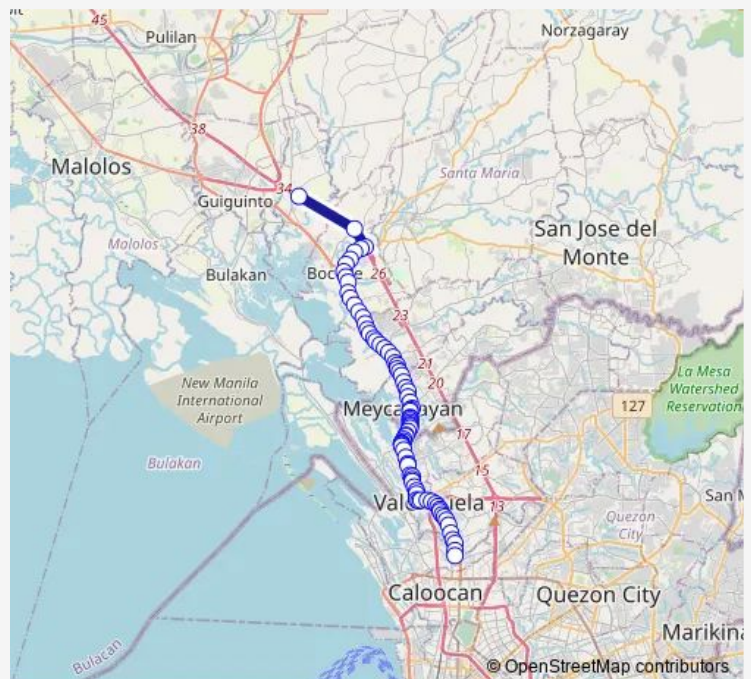

Macarthur Highway, Marilao

Blue Castle Bar, Marilao

### Route schedule

North Luzon Expressway, Balagtas — Macarthur Highway / Del Monte Intersection, Malabon City

Monday 00:00

Tuesday 00:00

Wednesday 00:00

Thursday 00:00

Friday 00:00

Saturday 00:00

### Route info

Direction: North Luzon Expressway, Balagtas

Stops: 82

Trip Duration: 1 hour 53 min

Malolos BBB (Val) via Macarthur Highway

Kingdom Hall of Jehovah's Witnesses, Macarthur Highway, Marilao

Vitarich, Macarthur Highway, Marilao