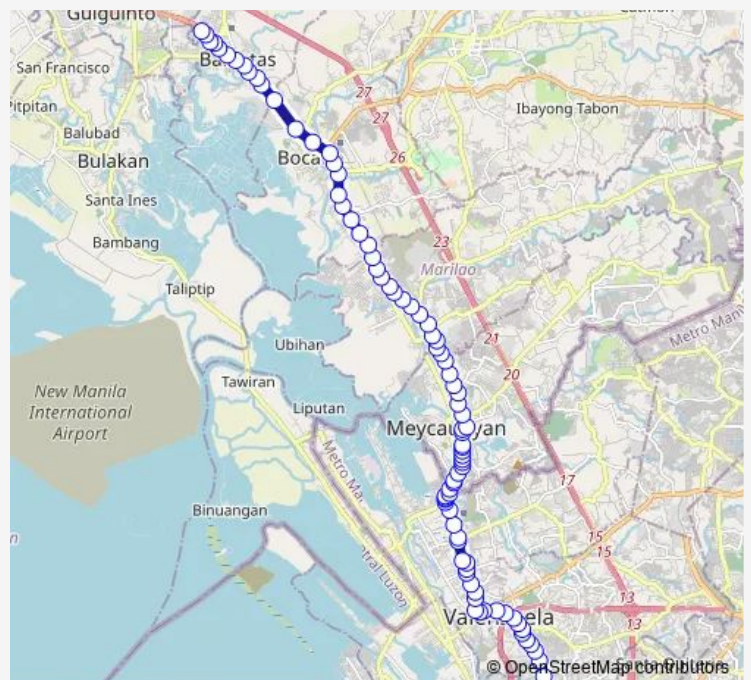

Macarthur Highway / San Francisco, Macarthur Highway, Karuhatan, Valenzuela City

Macro Lpg, Macarthur Highway, Valenzuela City

Karuhatan Public Market, Macarthur Highway, Valenzuela City

Bureau of Telecom Training Institute, Macarthur Highway, Valenzuela City

South supermarket, Macarthur Highway, Valenzuela City

Flying V Gas, Macarthur Highway, Valenzuela City

Macarthur Highway / Maysan Road Intersection, Malinta, Valenzuela City

**Route schedule**

Macarthur Highway / Del Monte Intersection, Malabon City  
 — Ang Dating Daan, Balagtas

Monday	00:00
Tuesday	00:00
Wednesday	00:00
Thursday	00:00
Friday	00:00
Saturday	00:00
Sunday	00:00

**Route info**

Direction: Macarthur Highway / Del Monte Intersection, Malabon City

Stops: 89

Trip Duration: 1 hour 45 min

■ Malolos BBB (Val) via Macarthur Highway

Malinta Elementary School, Macarthur Highway, Malinta, Valenzuela City

Jolibee, Macarthur Highway, Malinta, Valenzuela City

Parish Church or Isidro Labrador, Macarthur Highway, Malinta, Valenzuela City