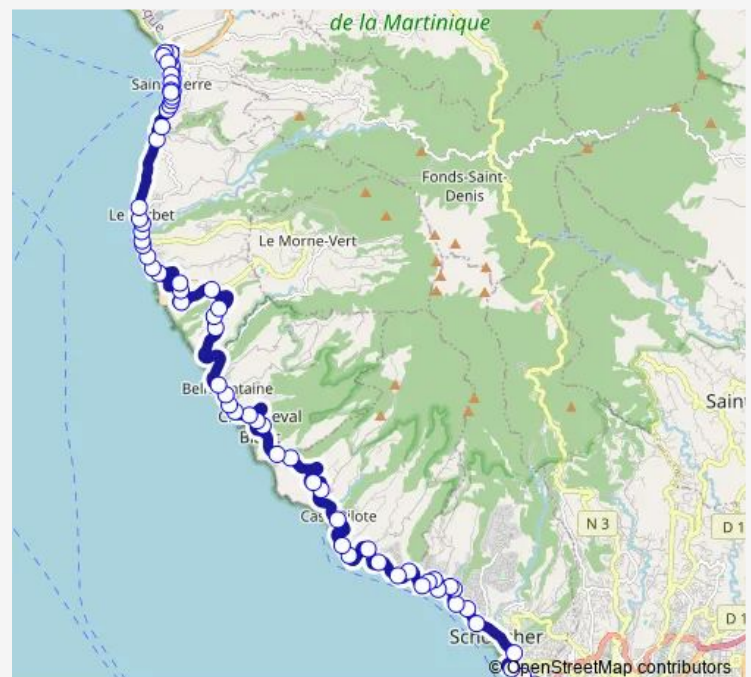

Montemar

Fond Bellemar

LOT LES Caraibes Pv2

Route schedule

Gare Multimodale Pointe Simon — Gare DE Saint Pierre

Monday 05:00-19:00

Tuesday 05:00-19:00

Wednesday 05:00-19:00

Thursday 05:00-19:00

Friday 05:00-19:00

Saturday 05:30-18:00

Sunday 07:15-18:00

Route info

Direction: Gare Multimodale Pointe Simon

Stops: 73

Trip Duration: 1 hour 0 min

NC01 — Saint Pierre - Pointe Simon

LOT LES Caraibes Pv1

Vetiver

Plateforme

Choiseul

Stade Omer Kromwell

LES Hauts DE Maniba

LE Cap

Friday 05:00-19:00

Saturday 05:30-18:00

Sunday 06:00-16:30

Route info

Direction: Gare DE Saint Pierre

Stops: 62

Trip Duration: 0 hour 50 min

Cimetiere