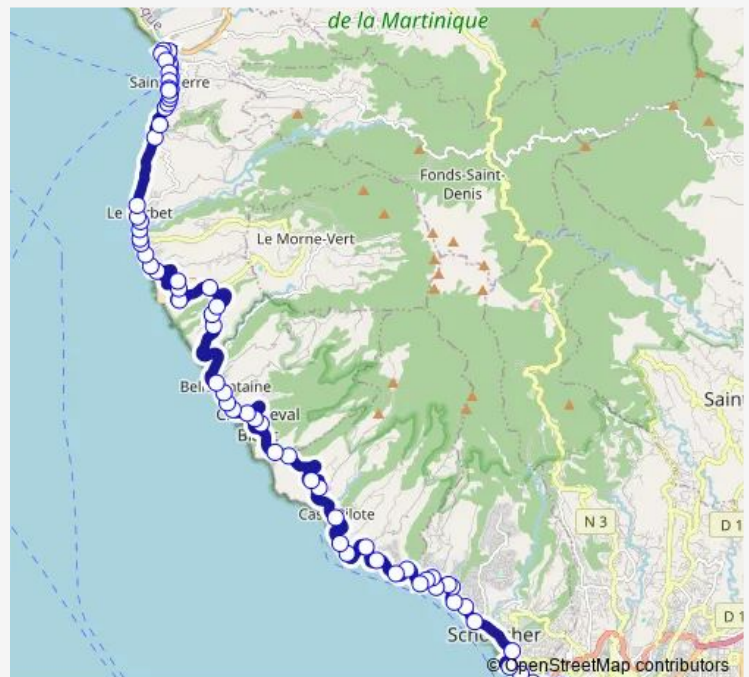

LOT LES Caraibes Pv2

### Route schedule

Gare Multimodale Pointe Simon — Gare DE Saint Pierre

Monday 05:00-19:00

Tuesday 05:00-19:00

Wednesday 05:00-19:00

Thursday 05:00-19:00

Friday 05:00-19:00

Saturday 05:30-18:00

### Route info

Direction: Gare Multimodale Pointe Simon

Stops: 73

Trip Duration: 0 hour 50 min

Nc01 — Saint Pierre - Pointe Simon

LOT LES Caraibes Pv1

Vetiver

Plateforme