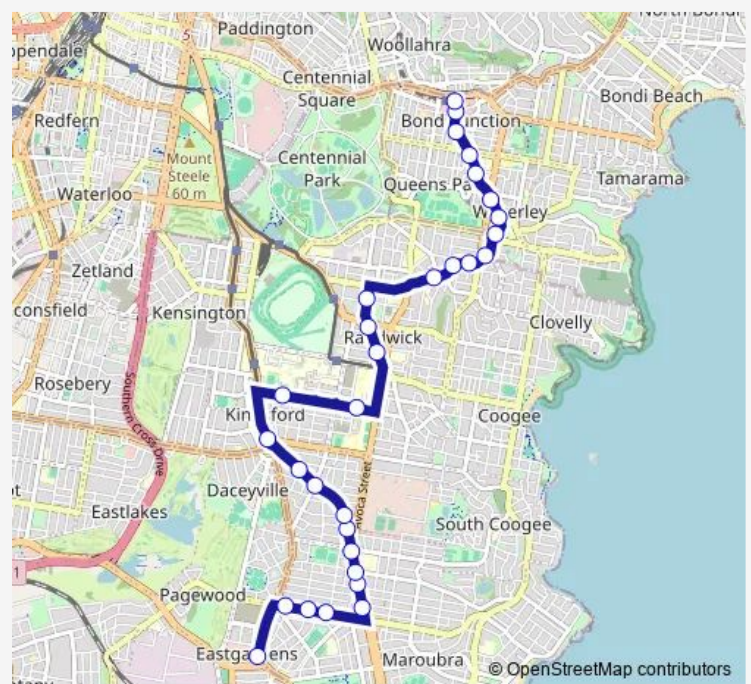

Anzac Pde At Broadbent St

Anzac Pde At Botany St

Anzac Pde At Hayward St

Kingsford Nine Ways, Anzac Pde - Stand C

Unsw Gate 14, Barker St

Prince Of Wales Hospital, Barker St, Gate 1

Belmore Rd Opp Royal Randwick Shopping Centre

Belmore Rd Before Alison Rd

Cook St At Frances St

Frenchmans Rd At Clovelly Rd

Frenchmans Rd Opp Searle Av

Route schedule

Westfield Eastgardens, Bunnerong Rd — Bondi Junction Station, Stand P

Monday	03:28-02:29 ⁺¹
Tuesday	03:28-02:29 ⁺¹
Wednesday	03:28-02:29 ⁺¹
Thursday	03:28-02:29 ⁺¹
Friday	03:28-02:29 ⁺¹
Saturday	03:28-02:29 ⁺¹
Sunday	03:28-02:29 ⁺¹

Route info

Direction: Westfield Eastgardens, Bunnerong Rd

Stops: 30

Trip Duration: 0 hour 26 min

400n — Prepay-Only - Eastgardens to Bondi Junction (Night Service) **BusMaps**

Frenchmans Rd Near Gilderthorpe Av

Direction: Bondi Junction Station, Stand F

Stops: 31

Trip Duration: 0 hour 26 min

Anzac Pde At Alma Rd

Maroubra Rd After Ferguson St

Maroubra Rd At Hannan St

Maroubra Rd Before Hinkler St

Maroubra Rd Before Bunnerong Rd