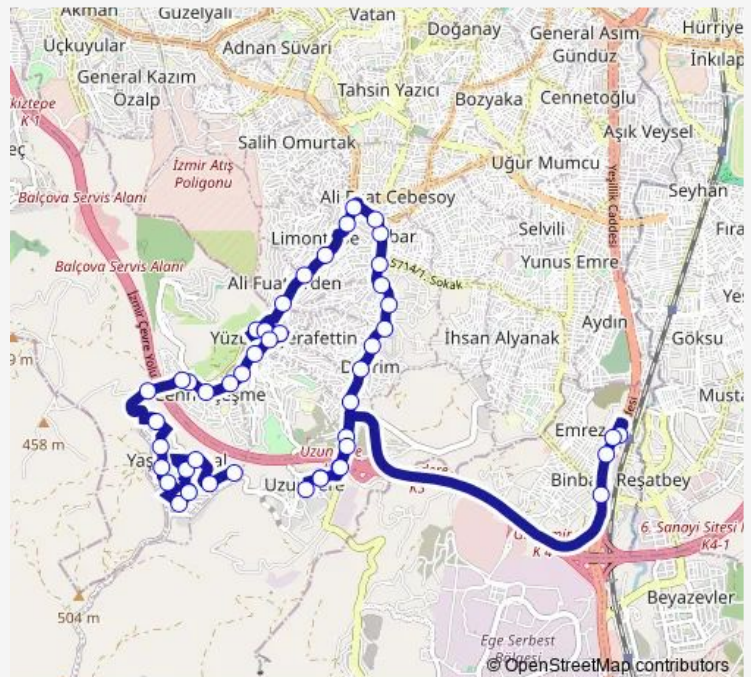

Asmalı

Gürsel

Reşat Nuri

Route schedule

Gaziemir Aktarma Merkezi — Toki Evleri Son Durak

Monday 07:10-19:10

Tuesday 07:10-19:10

Wednesday 07:10-19:10

Thursday 07:10-19:10

Friday 07:10-19:10

Saturday 07:10-19:10

Sunday 07:10-19:10

Route info

Direction: Gaziemir Aktarma Merkezi

Stops: 46

Trip Duration: 1 hour 39 min

Monday 06:10-18:10

Tuesday 06:10-18:10

Wednesday 06:10-18:10

Thursday 06:10-18:10

Friday 06:10-18:10

Saturday 06:10-18:10

Sunday 06:10-18:10

Route info