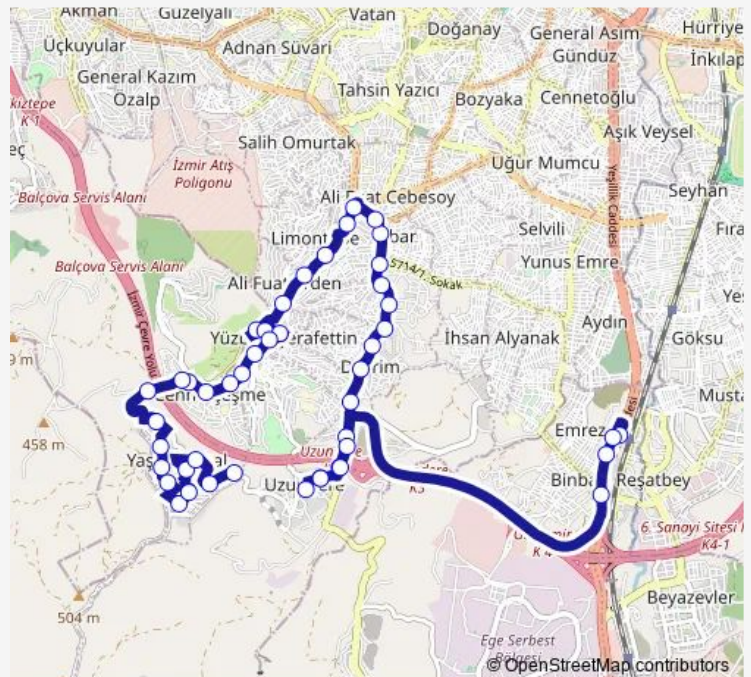

Asmalı

Gürsel

Reşat Nuri

Route schedule

Gaziemir Aktarma Merkezi — Toki Evleri Son Durak

Monday 07:10-19:10

Tuesday 07:10-19:10

Wednesday 07:10-19:10

Thursday 07:10-19:10

Friday 07:10-19:10

Saturday 07:10-19:10

Sunday 07:10-19:10

Route info

Direction: Gaziemir Aktarma Merkezi

Stops: 46

Trip Duration: 1 hour 39 min

Monday 06:10-18:10

Tuesday 06:10-18:10

Wednesday 06:10-18:10

Thursday 06:10-18:10

Friday 06:10-18:10

Saturday 06:10-18:10

Sunday 06:10-18:10

Route info