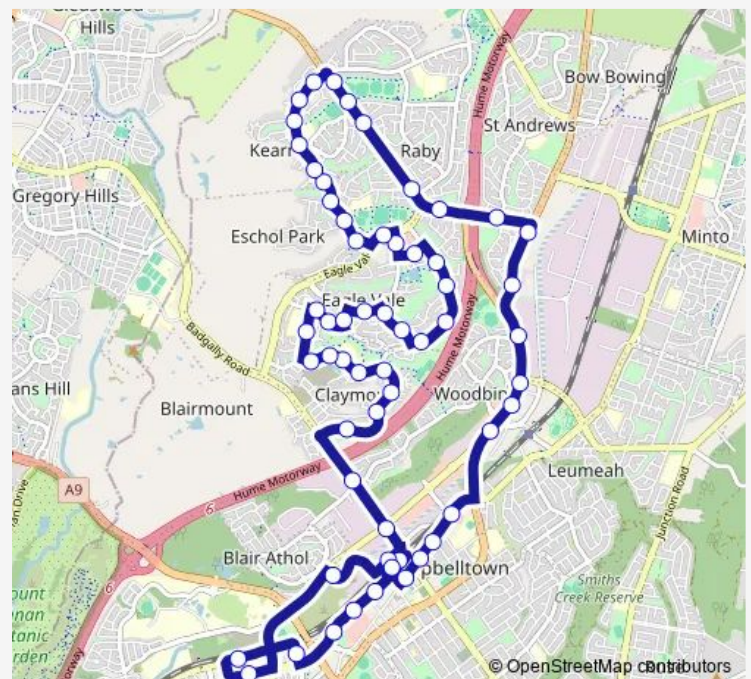

Dobell Rd Opp Carter Pl

Dobell Reserve, Dobell Rd

Eagle Vale High School, Drysdale St

### Route schedule

Campbelltown Station, Stand E — Campbelltown Station, Stand C

Monday 09:18-18:57

Tuesday 09:18-13:52

Wednesday 09:18-13:52

Thursday 09:18-13:52

Friday 09:18-13:52

Saturday 08:23-18:56

### Route info

Direction: Campbelltown Station, Stand E

Stops: 59

Trip Duration: 0 hour 51 min

877 — Campbelltown to Kearns via Eagle Vale and Eschol Park (Loop Service)

Malachite Rd Opp Drysdale St

Malachite Rd Before Silica Cres