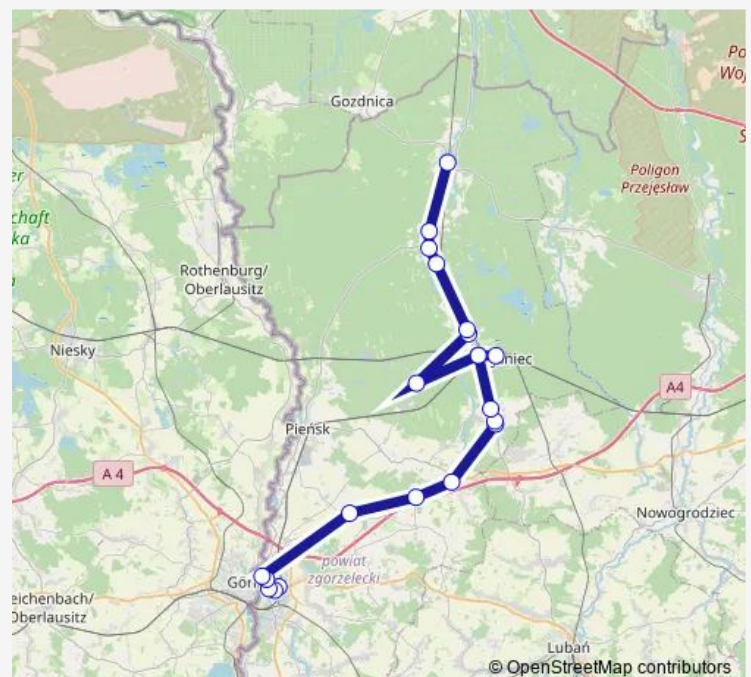

### Route schedule

Ruszow d.k. (Bahnhof) — Zgorzelec Tuwima PKP Miasto

Monday 06:30-09:20

Tuesday 06:30-09:20

Wednesday 06:30-09:20

Thursday 06:30-09:20

Friday 06:30-09:20

Saturday —

### Route info

Direction: Ruszow d.k. (Bahnhof)

Stops: 21

Trip Duration: 1 hour 15 min

877